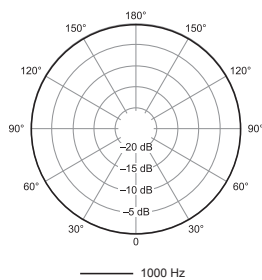

Polar Patterns