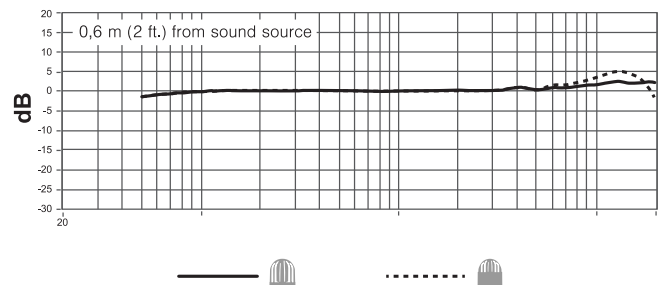

Frequency Response

SHURE®

www.shure.com

Updated:03/19

Whilst every effort has been made to ensure that the information in this document is correct, we accept no liability in respect of errors or omissions. All specifications within this document are subject to change without notice.

© 2019 Shure Incorporated