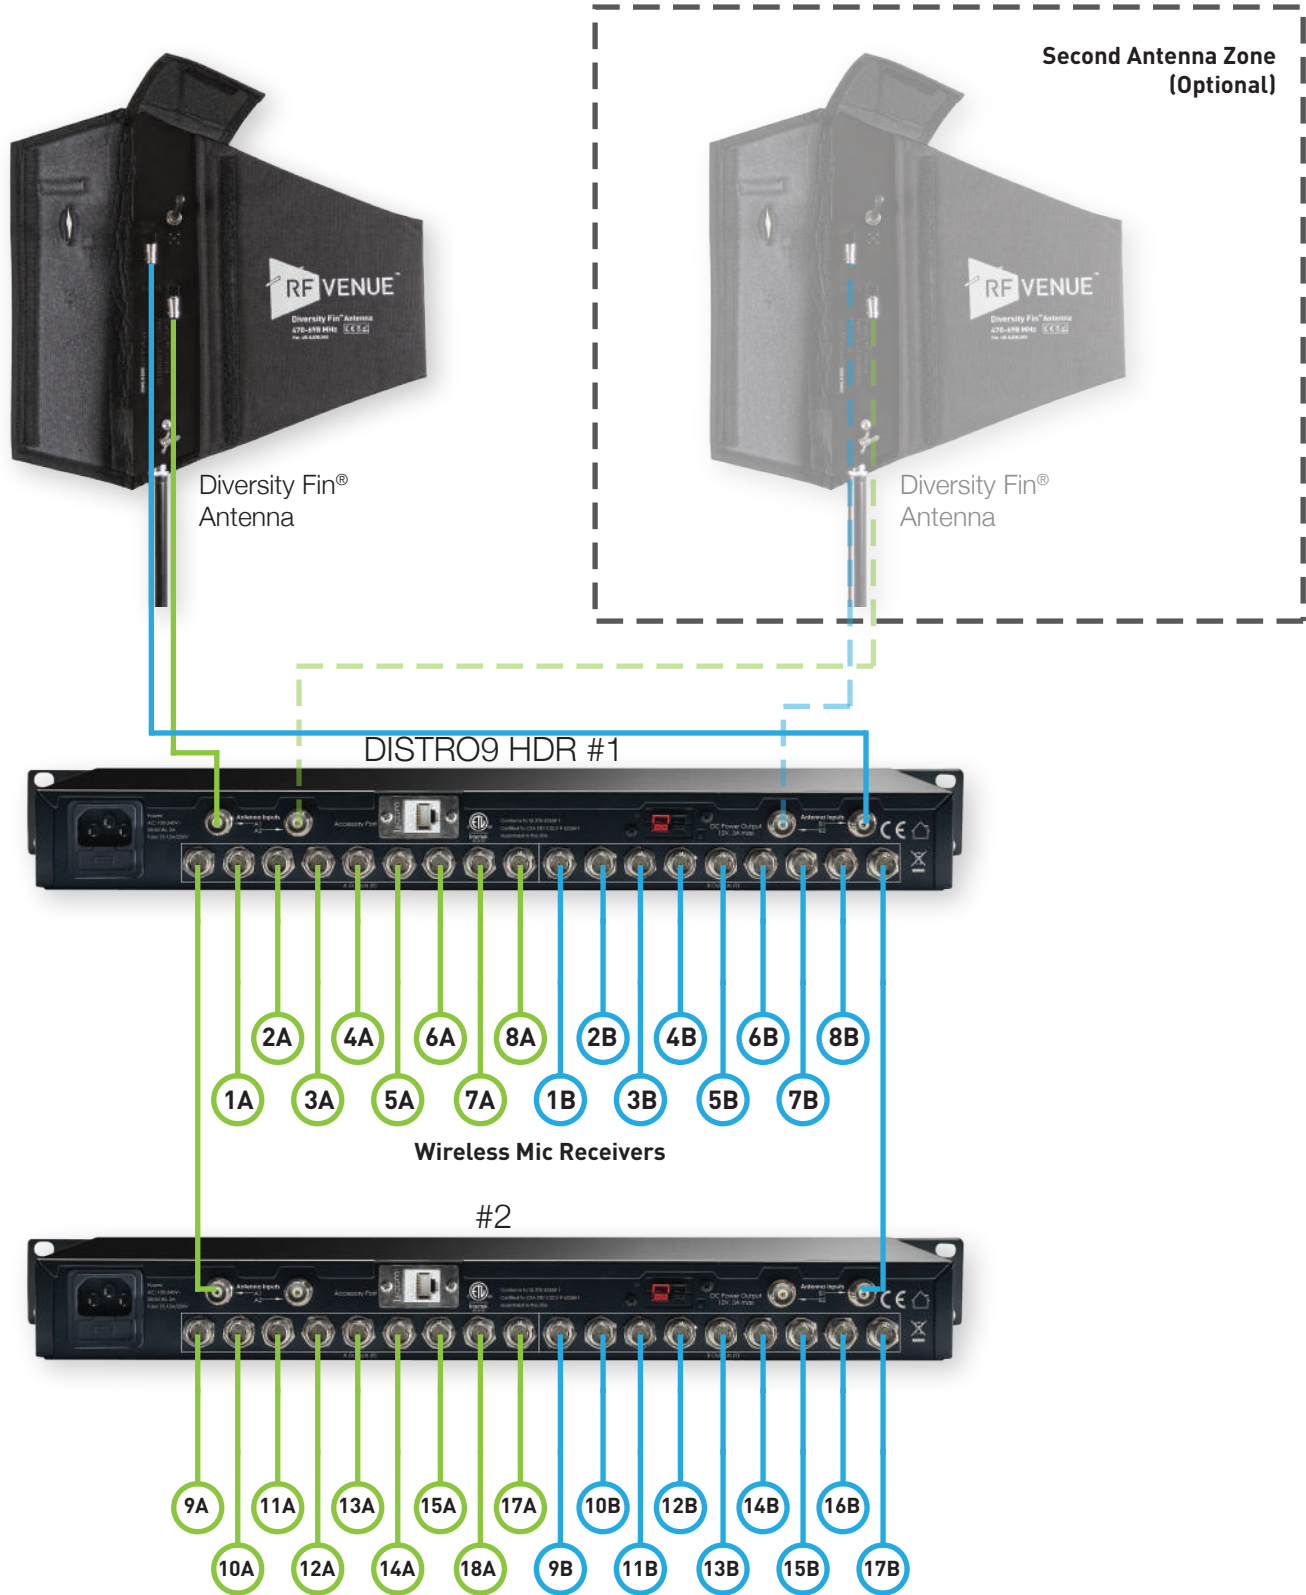

# 17 Wireless Microphone Channels

\*DISTRO9HDR #1 (Master) can feed signals to up to 9 additional DISTRO9HDRs. Each connected DISTRO9HDR can feed up to 9 receivers.

\*Note: All outputs are equivalent. Any "A" can be paired with any "B" and any pair can be cascaded.