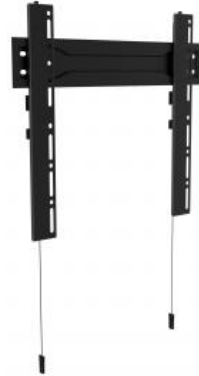

Ready when you are

M VESA Wallmount Super Slim Fixed 400 MAX

Article: 7 350 073 735 556

M VESA Wallmount Super Slim Fixed 400 MAX - Wall mount for LCD / LED panel - silver - screen size: 32" - 55" - mounting interface: max 400 x 400 mm

Product category: WALLMOUNTS

Specification

M VESA Wallmount Super Slim Fixed 400 MAX

Article No:	7 350 073 735 556
Fit Screen Size:	32"-55"
Function:	Fixed
Type:	TV wall mount
Mounting Hole Pattern :	Universal
Material:	Steel,Plastic
Surface Finish:	Electroplating,Powder Coating,Electrophoresis
Color:	Slate Black
Dimensions:	30x502x440mm
Installation:	Double Stud (406mm/450mm)
Max Load:	35kg
Max. VESA:	400x400mm
VESA Compatible:	100x100, 100X150, 150X100, 150x150, 200x100, 100X200, 200x200, 300X200, 300X300, 300X400, 400x200, 400X300, 400x400
Screen Level:	±8mm
Profile:	18 mm
Bubble Level mount:	Included
Anti-theft:	No
Cable Management:	No
Wall Plate Type:	Fixed Wall Plate
Freely Height Adjustable:	Yes
Fit Curved TV:	Yes
Accessory Kit Package:	Yes
Instruction Manual Included:	Yes
Magnetic Straps:	Yes