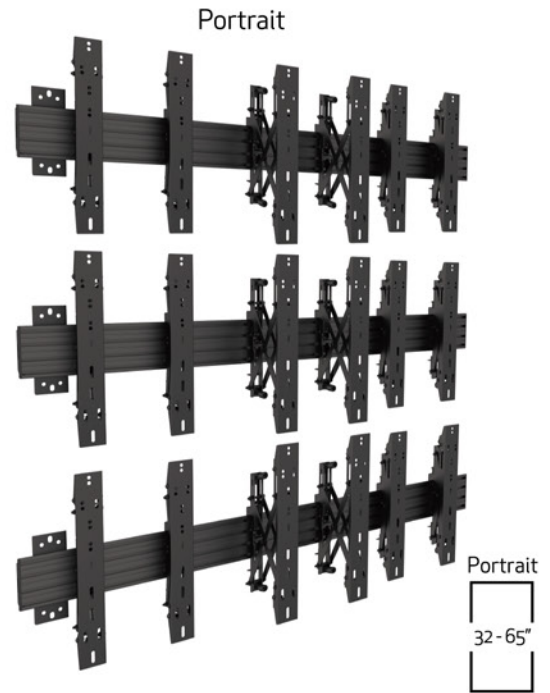

MBW3X2UP

MBW3X3UP

EASY SERVICE Portrait installed screens.

With our VESA extender kits
EAN 7350073734733
it is easy to make easy serviced portrait
installations.

SPECIFICATION WALLMOUNT/VIDEOWALLS

Model name	MBW3X2UP	MBW3X3UP
Recommended Screen Size	32" - 65"	32" - 65"
VESA® & Non-VESA fixings	VESA400,40cm	VESA400,40cm
Article Nr / EAN	7350073735044	7350073735051
Max Load	30kg (Per screen)	30kg (Per screen)
Depth	5cm to 6,5cm	5cm to 6,5cm
Bracket Type	Push in pop out	Push in pop out
Landscape / Portrait	Yes	Yes
Colour (VESA Arms)	Black	Black
Colour (Horizontal Rail)	Black (Silver optional)	Black (Silver optional)
Colour (Poles & Ceiling Mount)	Black	Black
Warranty	5 years	5 years