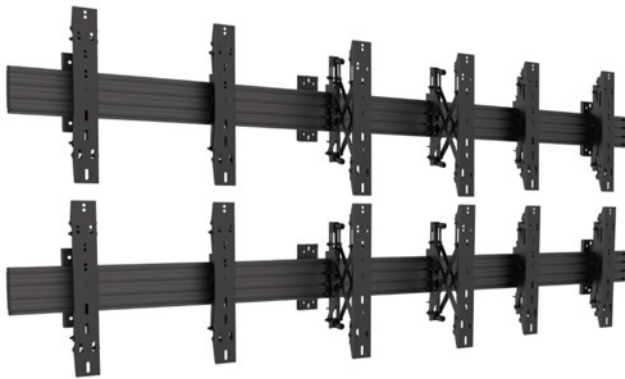

MBW3X2U

MBW3X3U

Landscape

32 - 65"

MBW2X1UP

MBW3X1UP

Portrait

SPECIFICATION WALLMOUNT/VIDEOWALLS

Model name	MBW3X2U	MBW3X3U	MBW2X1UP	MBW3X1UP
Recommended Screen Size	32" - 65"	32" - 65"	32" - 65"	32" - 65"
VESA® & Non-VESA fixings	VESA400,40cm	VESA400,40cm	VESA400,40cm	VESA400,40cm
Article Nr / EAN	7350073735006	7350073735013	7350073735020	7350073735037
Max Load	30kg (Per screen)	30kg (Per screen)	30kg (Per screen)	30kg (Per screen)
Depth	5cm to 6,5cm	5cm to 6,5cm	5cm to 6,5cm	5cm to 6,5cm
Bracket Type	Push in pop out	Push in pop out	Push in pop out	Push in pop out
Landscape / Portrait	Yes	Yes	Yes	Yes
Colour (VESA Arms)	Black	Black	Black	Black
Colour (Horizontal Rail)	Black (Silver optional)	Black (Silver optional)	Black (Silver optional)	Black (Silver optional)
Colour (Poles & Ceiling Mount)	Black	Black	Black	Black
Warranty	5 years	5 years	5 years	5 years