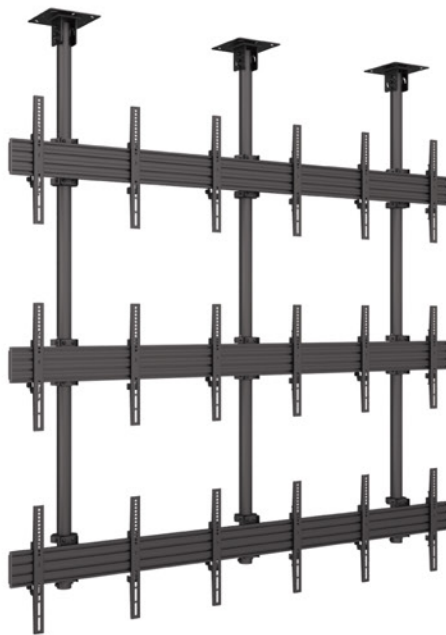

MBC3X3U

SPECIFICATION CEILING MOUNTS

Model name	MBC3X2U	MBC3X2U2	MBC3X3U	MBC3U
Recommended Screen Size	32" - 65"	32" - 65"	32" - 65"	32" - 65"
VESA® & Non-VESA Fixings	VESA400,40cm	VESA400,40cm	VESA400,40cm	VESA400,40cm
Article Nr / EAN	7350073733569	7350073733606	7350073733576	7350073733521
Max Load	30kg (Per screen)	30kg (Per screen)	30kg (Per screen)	30kg (Per screen)
Bracket Type	Fixed	Fixed	Fixed	Tilt (Fixed optional)
Landscape / Portrait	Yes	Yes	Yes	Yes
Pole Length	80 cm up to 300 cm	80 cm up to 300 cm	80 cm up to 300 cm	80 cm up to 300 cm
Colour (VESA Arms)	Black	Black	Black	Black
Colour (Horizontal Rail)	Black (Silver optional)	Black (Silver optional)	Black (Silver optional)	Black (Silver optional)
Colour (Poles & Ceiling Mount)	Black	Black	Black	Black
Warranty	5 years	5 years	5 years	5 years