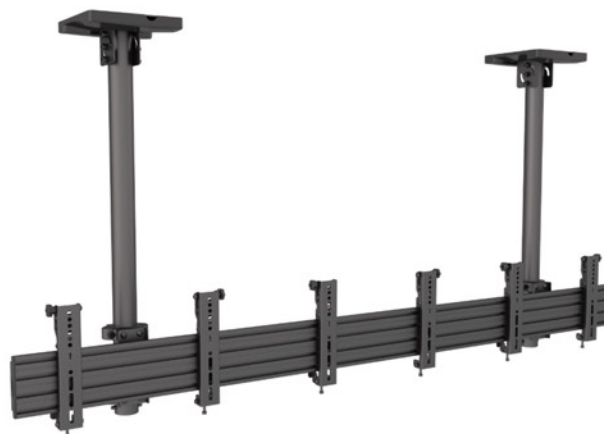

MBC4X1U

Available in portrait & landscape mode

To create portrait version,
pls add a set of brackets.

SPECIFICATION MENUBOARDS

Model name	MBC4X1U	MBC5X1UP
Recommended Screen Size	32" - 65"	32" - 65"
VESA® & Non-VESA Fixings	VESA400,40cm	VESA400,40cm
Article Nr / EAN	7350073733484	7350073734948
Max Load	30kg (Per screen)	30kg (Per screen)
Bracket Type	Tilt (Fixed optional)	Tilt (Fixed optional)
Landscape / Portrait	Yes	Yes
Pole Length	80 cm up to 300 cm	80 cm up to 300 cm
Colour (VESA Arms)	Black	Black
Colour (Horizontal Rail)	Black (Silver optional)	Black (Silver optional)
Colour (Poles & Ceiling Mount)	Black	Black
Warranty	5 years	5 years
Accessories	Cover plates	Cover plates

MBC2X1U VESA 200

MBC3X1U VESA 200

MBC4X1U VESA 200

SPECIFICATION MENUBOARDS

Model name	MBC2X1U VESA 200	MBC3X1U VESA 200	MBC4X1U VESA 200
Recommended Screen Size	32" - 42"	32" - 42"	32" - 42"
VESA® & Non-VESA Fixings	VESA200,20cm	VESA200,20cm	VESA200,20cm
Article Nr / EAN	7350073735655	7350073735662	7350073735679
Max Load	30kg (Per screen)	30kg (Per screen)	30kg (Per screen)
Bracket Type	Tilt (Fixed optional)	Tilt (Fixed optional)	Tilt (Fixed optional)
Landscape / Portrait	Yes	Yes	Yes
Pole Length	80 cm up to 300 cm	80 cm up to 300 cm	80 cm up to 300 cm
Colour (VESA Arms)	Black	Black	Black
Colour (Horizontal Rail)	Black (Silver optional)	Black (Silver optional)	Black (Silver optional)
Colour (Poles & Ceiling Mount)	Black	Black	Black
Warranty	5 years	5 years	5 years
Accessories	Cover plates	Cover plates	Cover plates