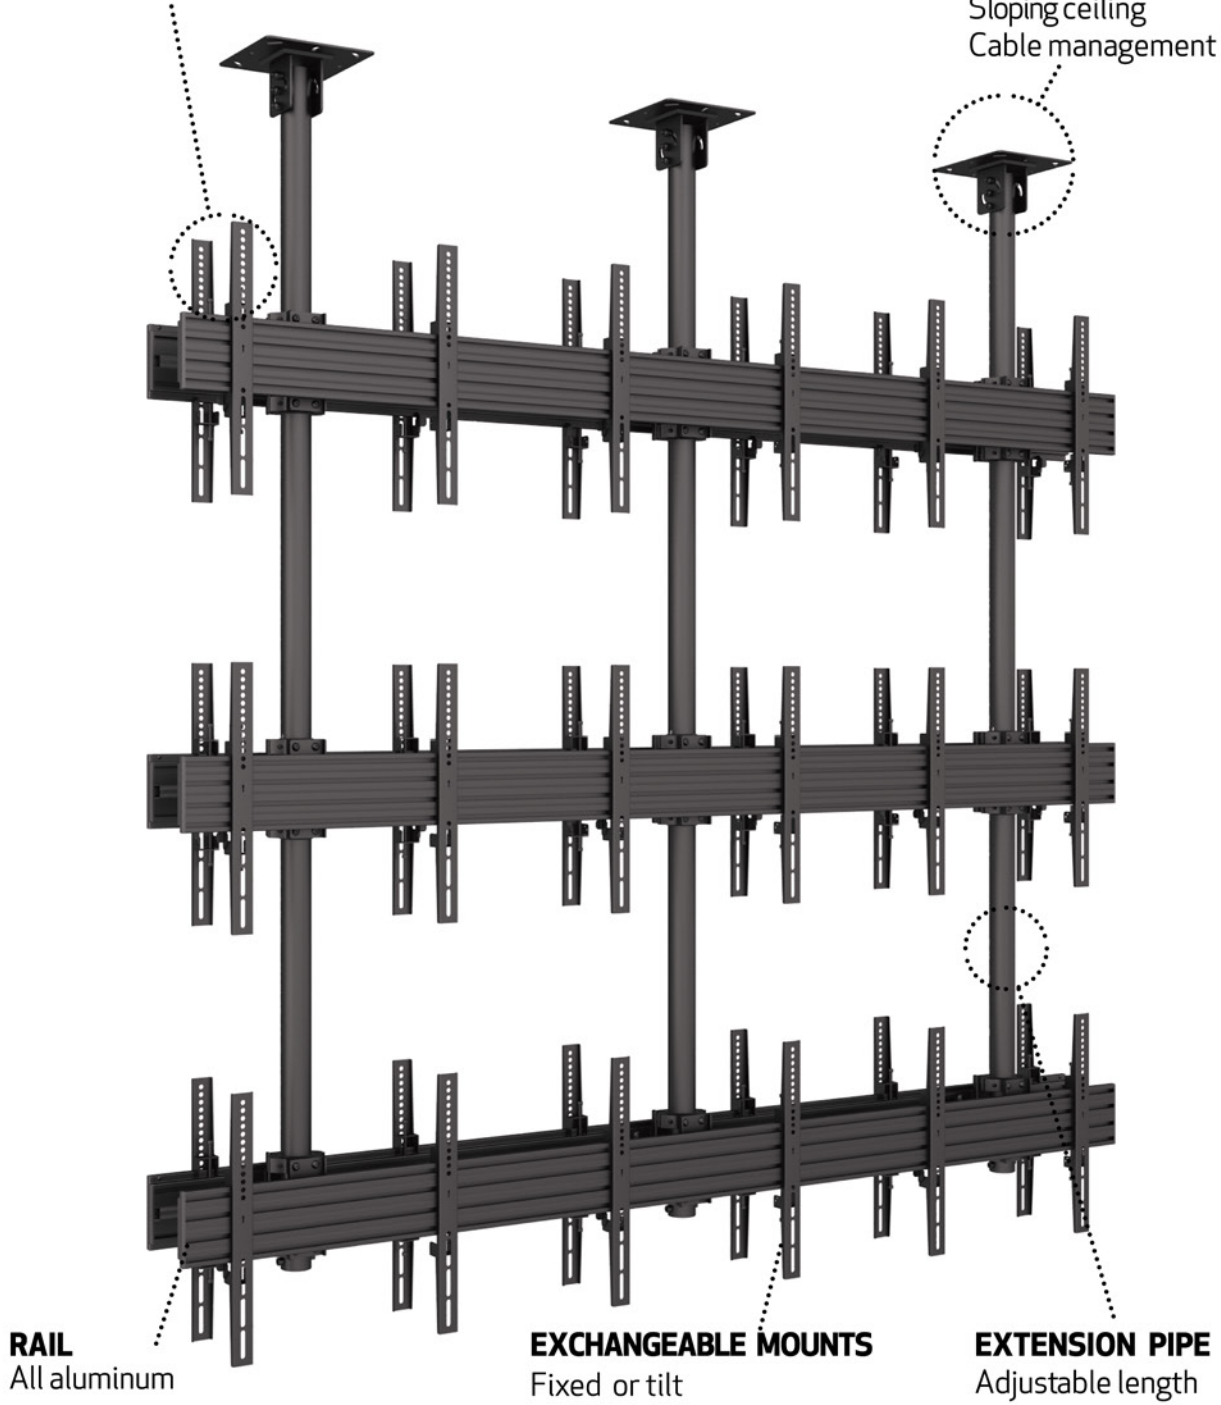

Based upon traditional 50mm columns it could not be simpler to create any bespoke modular based arrangement. Simply choose a single or multiple screen design on one or more poles using tilt or fixed or back to back bracket solutions. Universal VESA brackets handles screens in both landscape or portrait position. Our poles are available in black, chrome or brass finish matching its

MBC2U**MBC2U2****MBC2X2U****MBC2X2U2****SPECIFICATION** CEILING MOUNTS

Model name	MBC2U	MBC2U2	MBC2X2U	MBC2X2U2
Recommended Screen Size	32" - 65"	32" - 65"	32" - 65"	32" - 65"
VESA® & Non-VESA Fixings	VESA400,40cm	VESA400,40cm	VESA400,40cm	VESA400,40cm
Article Nr / EAN	7350073733545	7350073733583	7350073733552	7350073733590
Max Load	30kg (Per screen)	30kg (Per screen)	30kg (Per screen)	30kg (Per screen)
Bracket Type	Fixed	Fixed	Fixed	Fixed
Landscape / Portrait	Yes	Yes	Yes	Yes
Pole Length	80 cm up to 300 cm	80 cm up to 300 cm	80 cm up to 300 cm	80 cm up to 300 cm
Colour (VESA Arms)	Black	Black	Black	Black
Colour (Horizontal Rail)	Black (Silver optional)	Black (Silver optional)	Black (Silver optional)	Black (Silver optional)
Colour (Poles & Ceiling Mount)	Black	Black	Black	Black
Warranty	5 years	5 years	5 years	5 years
Accessories	Cover plates	---	Cover plates	---

MBC3X3U2

BACK TO BACK POSSIBILITY

CEILING MOUNT

Sloping ceiling
Cable management

RAIL
All aluminum

EXCHANGEABLE MOUNTS
Fixed or tilt

EXTENSION PIPE
Adjustable length

SPECIFICATION MBC3X3U2