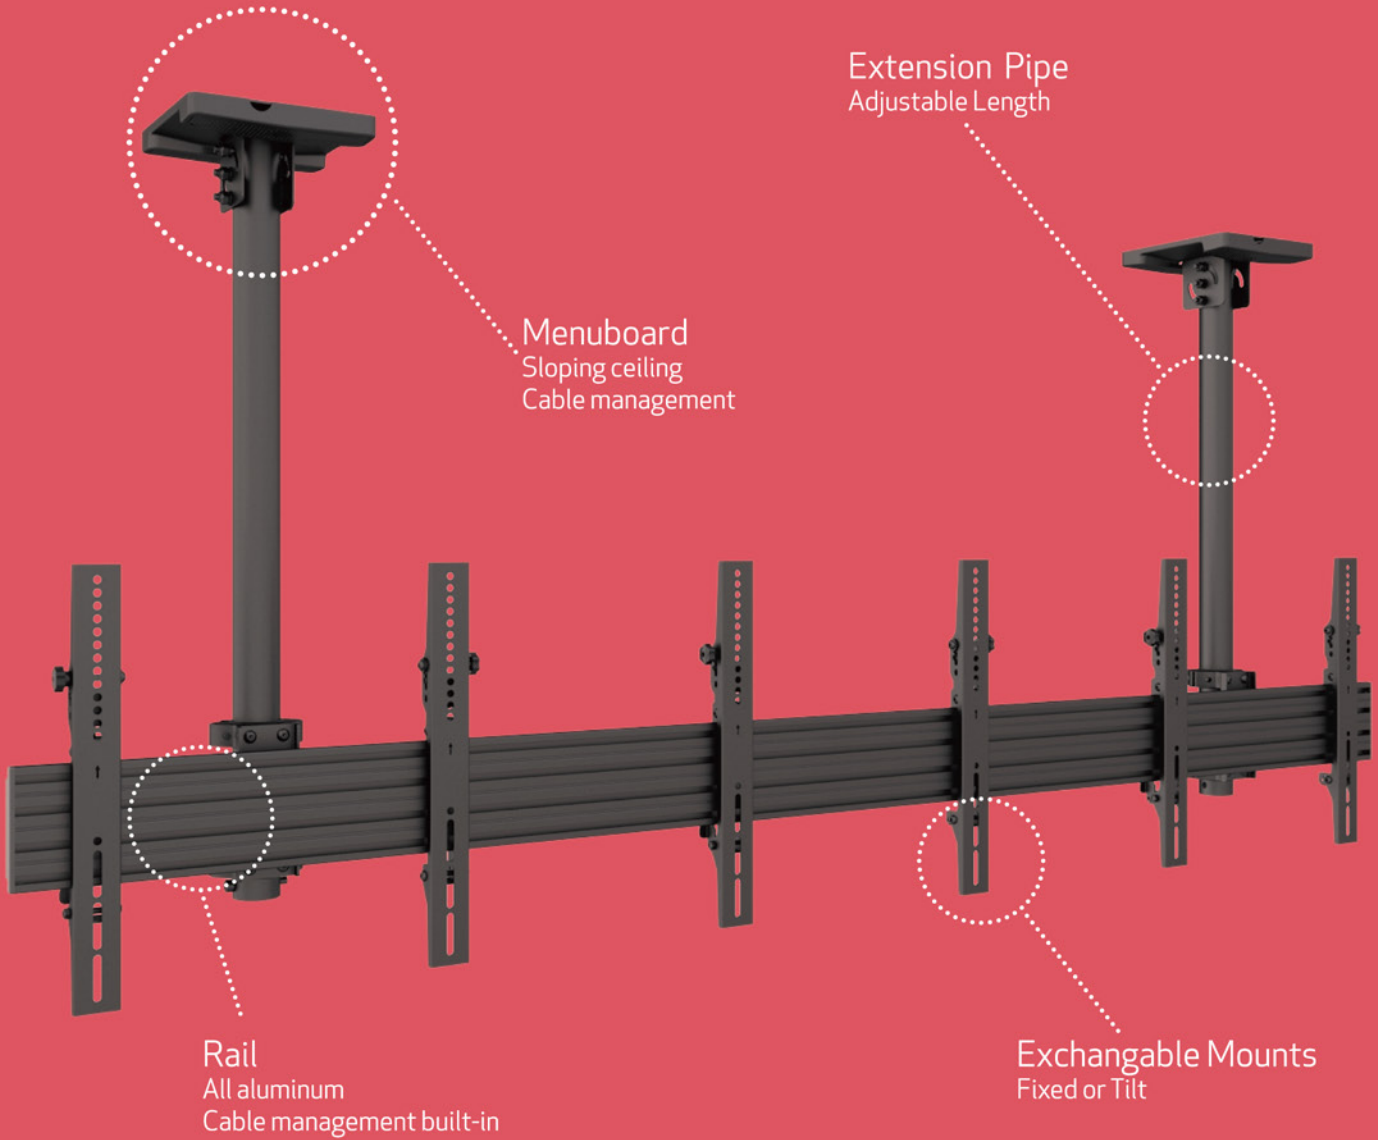

MULTIBRACKETS MB PRO MENUBOARD MOUNT SERIES

is available in the large size screen ceiling mounts.

Pro series tested
For 5 times the max load

Selected models
are TUV approved