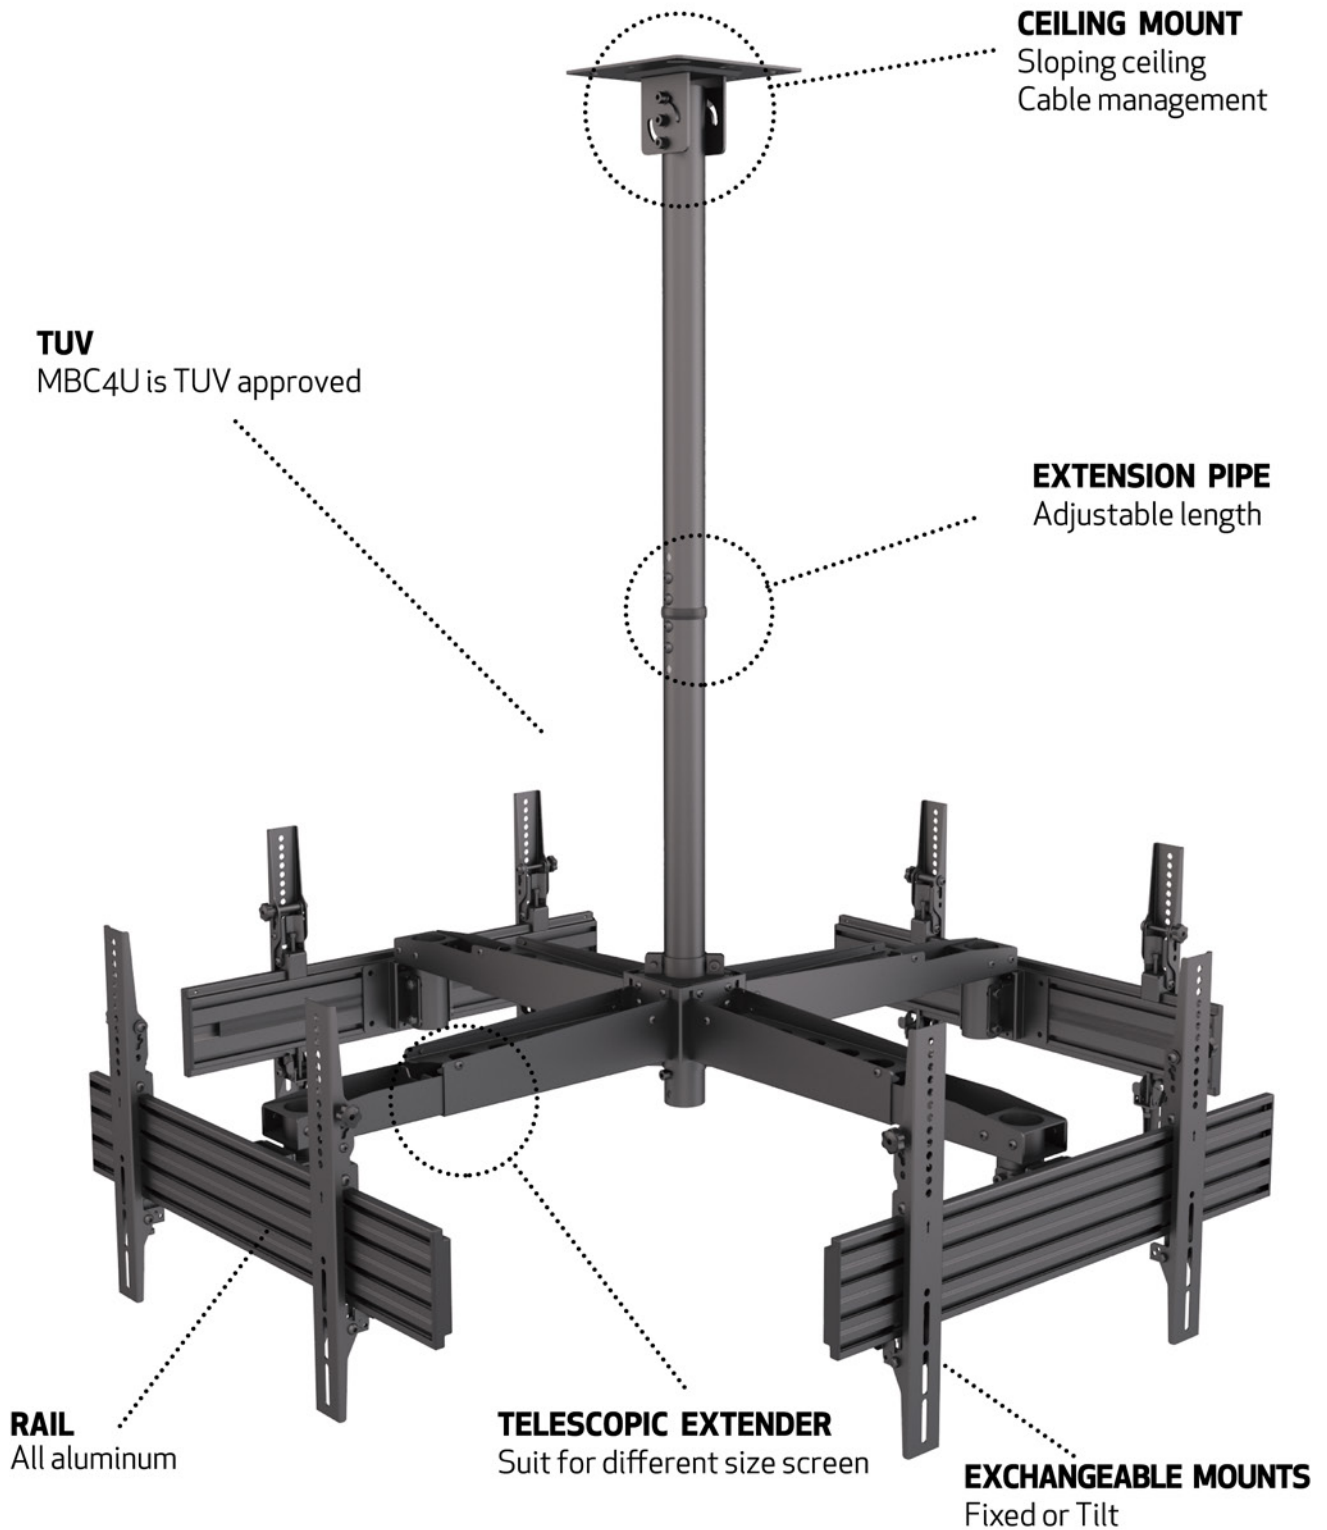

MBC4U

CEILING MOUNT
Sloping ceiling
Cable management

TUV
MBC4U is TUV approved

EXTENSION PIPE
Adjustable length

RAIL
All aluminum

TELESCOPIC EXTENDER
Suit for different size screen

EXCHANGEABLE MOUNTS
Fixed or Tilt

SPECIFICATION MBC4U

Recommended Screen Size	32" - 65"	Pole Length	80 cm up to 300 cm
VESA® & Non-VESA Fixings	VESA400,40cm	Colour (VESA Arms)	Black
Article Nr / EAN	7350073733538	Colour (Horizontal Rail)	Black (Silver optional)
Max Load	30kg (Per screen)	Colour (Poles & Ceiling Mount)	Black
Bracket Type	Tilt (Fixed optional)	Warranty	5 years
Landscape / Portrait	Yes