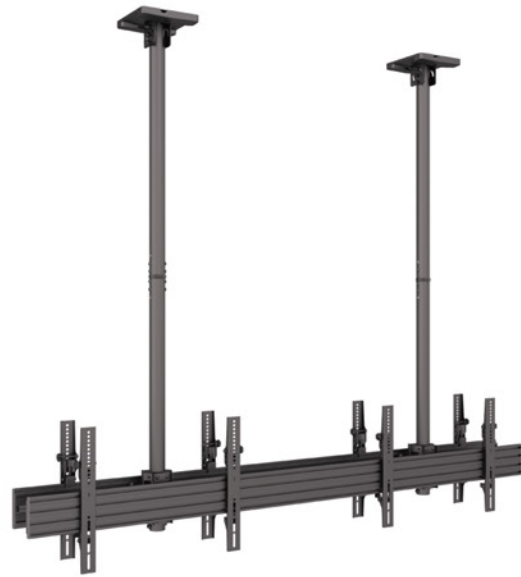

CEILINGMOUNTS

Great for your digital signage installations.

Our Ceilingmounts was designed to deliver a simple solution for any digital signage installations involving multiple commercial displays 32"-65". Perfect for many commercial installations, the space saving design ensures the very best installer experience.

Based upon traditional 50mm columns it could not be simpler to create any bespoke modular based arrangement. Simply choose a single or multiple screen design on one or more poles using tilt or fixed or back to back bracket solutions. Universal VESA brackets handles screens in both landscape or portrait position. Our poles are available in black, chrome or brass finish matching its

MBC1U**MBC1U2****MBC2X1U****MBC2X1U2****SPECIFICATION** CEILING MOUNTS

Model name	MBC1U	MBC1U2	MBC2X1U	MBC2X1U2
Recommended Screen Size	32" - 65"	32" - 65"	32" - 65"	32" - 65"
VESA® & Non-VESA Fixings	VESA400,40cm	VESA400,40cm	VESA400,40cm	VESA400,40cm
Article Nr / EAN	7350073733446	7350073733453	7350073733460	7350073733491
Max Load	30kg (Per screen)	30kg (Per screen)	30kg (Per screen)	30kg (Per screen)
Bracket Type	Tilt (Fixed optional)	Tilt (Fixed optional)	Tilt (Fixed optional)	Tilt (Fixed optional)
Landscape / Portrait	Yes	Yes	Yes	Yes
Pole Length	80 cm up to 150 cm	80 cm up to 150 cm	80 cm up to 150 cm	80 cm up to 300 cm
Colour (VESA Arms)	Black	Black	Black	Black
Colour (Horizontal Rail)	Black (Silver optional)	Black (Silver optional)	Black (Silver optional)	Black (Silver optional)
Colour (Poles & Ceiling Mount)	Black	Black	Black	Black
Warranty	5 years	5 years	5 years	5 years
Accessories	Cover plates	Cover plates	Cover plates	Cover plates