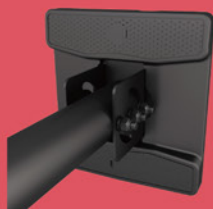

MULTIBRACKETS MB PRO MENUBOARD MOUNT SERIES

is available in the large size screen ceiling mounts.

Design plate cover
ceiling Installation

Pro series tested
For 5 times the max load

Selected models
are TUV approved