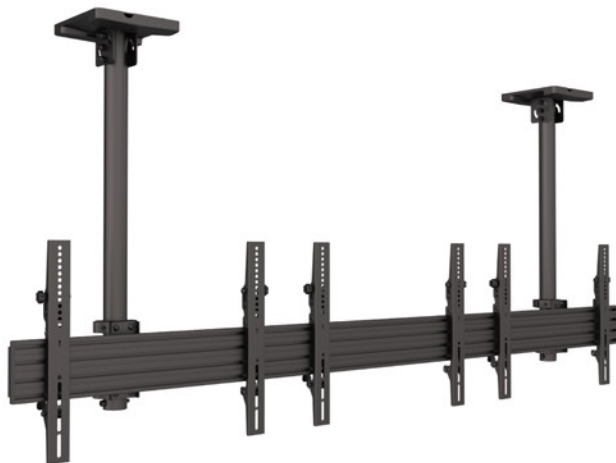

Based upon traditional 50mm columns it could not be simpler to create any bespoke modular based arrangement. Simply choose a single or multiple screen design on one or more poles using tilt or fixed or back to back bracket solutions. Universal VESA brackets handles screens in both landscape or portrait position. Our poles are available in black, chrome or brass finish matching its

MBC2X1U

Landscape

**MBC3X1UP**

Portrait

To create portrait version,
pls add a set of brackets**MBC3X1U**

Landscape

**MBC4X1UP**

Portrait

To create portrait version,
pls add a set of brackets**SPECIFICATION MENUBOARDS**

Model name	MBC2X1U	MBC3X1UP	MBC3X1U	MBC4X1UP
Recommended Screen Size	32" - 65"	32" - 65"	32" - 65"	32" - 65"
VESA® & Non-VESA Fixings	VESA400,40cm	VESA400,40cm	VESA400,40cm	VESA400,40cm
Article Nr / EAN	7350073733460	7350073734924	7350073733477	7350073734931
Max Load	30kg (Per screen)	30kg (Per screen)	30kg (Per screen)	30kg (Per screen)
Bracket Type	Tilt (Fixed optional)	Tilt (Fixed optional)	Tilt (Fixed optional)	Tilt (Fixed optional)
Landscape / Portrait	Yes	Yes	Yes	Yes
Pole Length	80 cm up to 300 cm	80 cm up to 300 cm	80 cm up to 300 cm	80 cm up to 300 cm
Colour (VESA Arms)	Black	Black	Black	Black
Colour (Horizontal Rail)	Black (Silver optional)	Black (Silver optional)	Black (Silver optional)	Black (Silver optional)
Colour (Poles & Ceiling Mount)	Black	Black	Black	Black
Warranty	5 years	5 years	5 years	5 years
Accessories	Cover plates	Cover plates	Cover plates	Cover plates