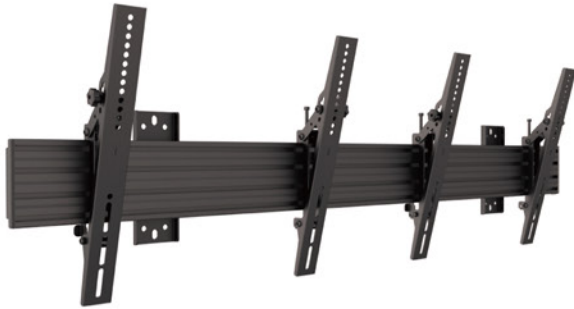

MBW2X1U

MBW3X1UP

Portrait

MBW3X1U

MBW4X1UP

Portrait

SPECIFICATION MENUBOARDS

Model name	MBW2X1U	MBW3X1UP	MBW3X1U	MBW4X1UP
Recommended Screen Size	32" - 65"	32" - 65"	32" - 65"	32" - 65"
VESA® & Non-VESA fixings	VESA400,40cm	VESA400,40cm	VESA400,40cm	VESA400,40cm
Article Nr / EAN	7350073734061	7350073734061+7350073733743	7350073734078	7350073734078+7350073733743
Max Load	30kg (Per screen)	30kg (Per screen)	30kg (Per screen)	30kg (Per screen)
Bracket Type	Tilt (Fixed optional)	Tilt (Fixed optional)	Tilt (Fixed optional)	Tilt (Fixed optional)
Landscape / Portrait	Yes	Yes	Yes	Yes
Colour (VESA Arms)	Black	Black	Black	Black
Colour (Horizontal Rail)	Black (Silver optional)	Black (Silver optional)	Black (Silver optional)	Black (Silver optional)
Colour (Poles & Ceiling Mount)	Black	Black	Black	Black
Warranty	5 years	5 years	5 years	5 years