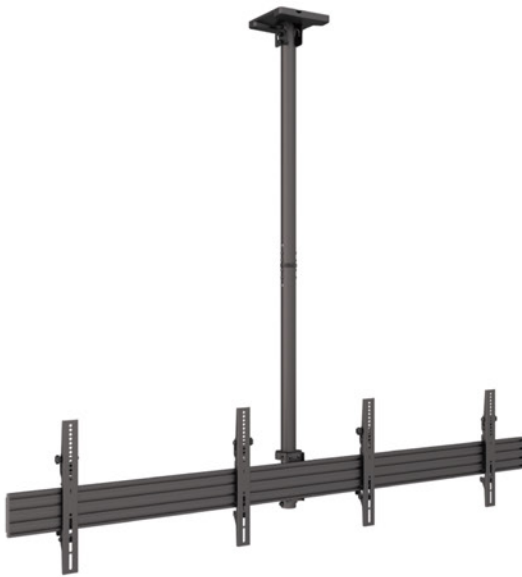

Based upon traditional 50mm columns it could not be simpler to create any bespoke modular based arrangement. Simply choose a single or multiple screen design on one or more poles using tilt or fixed or back to back bracket solutions. Universal VESA brackets handles screens in both landscape or portrait position. Our poles are available in black, chrome or brass finish matching its

MBC1U**MBC1U2****MBC2X1U****MBC2X1U2****SPECIFICATION** CEILING MOUNTS

Model name	MBC1U	MBC1U2	MBC2X1U	MBC2X1U2
Recommended Screen Size	32" - 65"	32" - 65"	32" - 65"	32" - 65"
VESA® & Non-VESA Fixings	VESA400,40cm	VESA400,40cm	VESA400,40cm	VESA400,40cm
Article Nr / EAN	7350073733446	7350073733453	7350073733460	7350073733491
Max Load	30kg (Per screen)	30kg (Per screen)	30kg (Per screen)	30kg (Per screen)
Bracket Type	Tilt (Fixed optional)	Tilt (Fixed optional)	Tilt (Fixed optional)	Tilt (Fixed optional)
Landscape / Portrait	Yes	Yes	Yes	Yes
Pole Length	80 cm up to 150 cm	80 cm up to 150 cm	80 cm up to 150 cm	80 cm up to 300 cm
Colour (VESA Arms)	Black	Black	Black	Black
Colour (Horizontal Rail)	Black (Silver optional)	Black (Silver optional)	Black (Silver optional)	Black (Silver optional)
Colour (Poles & Ceiling Mount)	Black	Black	Black	Black
Warranty	5 years	5 years	5 years	5 years
Accessories	Cover plates	Cover plates	Cover plates	Cover plates