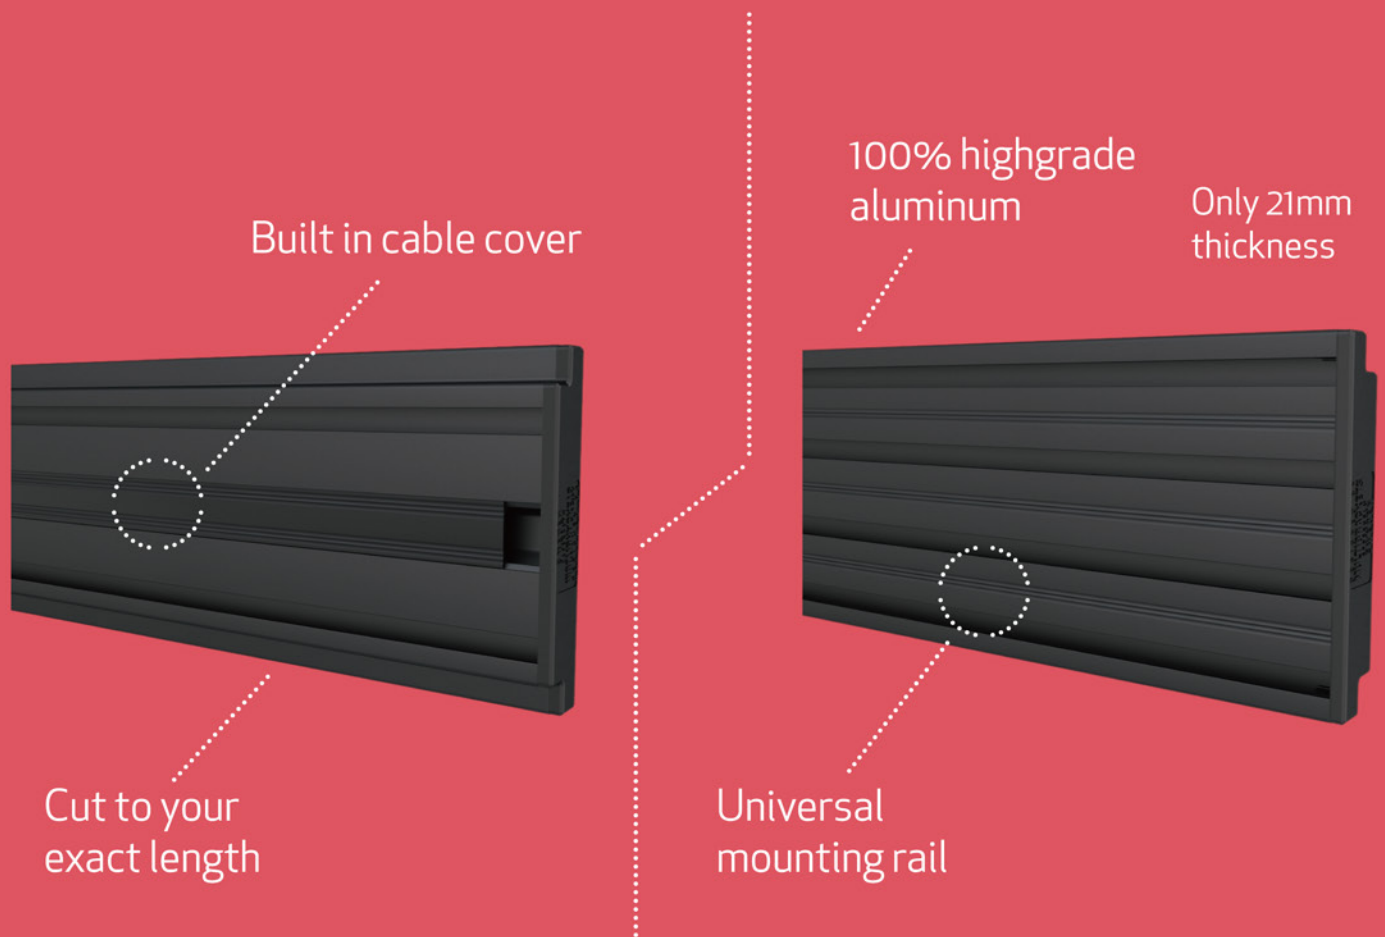

Turn: -45° ~ $+45^{\circ}$

Distance adjustment: 0 ~ 200 mm

MULTIBRACKETS MB PRO MENU BOARDS SERIES

is available in a wide range of models.

Floor to Ceiling

NEW!

Ceilingmount

NEW!

Menu Boards

NEW!

Floor stands

NEW!

PRO SERIES DETAILS

Rail gives
installers function & freedom

SPECIFICATION \ DETAILS

Model name	Single AL rail 48cm(black)	Single AL rail 48cm (silver)	Single AL rail 68cm(black)	Single AL rail 68cm (silver)
				
Article Nr / EAN	7350073735082	7350073735099	7350073733866	7350073733705
Length	48 cm	48cm	68cm	68cm
Colour	Black	Silver	Black	Silver
Material	Aluminum	Aluminum	Aluminum	Aluminum
Warranty	5 years	5 years	5 years	5 years
Model name	Dual AL rail (black)	Dual AL rail (silver)	Triple AL rail (black)	Triple AL rail (silver)
				
Article Nr / EAN	7350073733873	7350073733712	7350073733880	7350073733729
Length	196 cm	196cm	348cm	348 cm
Colour	Black	Silver	Silver	Silver
Material	Aluminum	Aluminum	Aluminum	Aluminum
Warranty	5 years	5 years	5 years	5 years
Model name	Extension pipe 80cm	Extension pipe 150cm	Extension pipe 300cm	Extension pipe (chrome)
				
Article Nr / EAN	7350073733804	7350073733811	7350073733828	7350073733835
Length	80 cm	150 cm	300 cm	300 cm
Colour	Black	Black	Black	Chrome
Material	Steel (SPCC Graded)	Steel (SPCC Graded)	Steel (SPCC Graded)	Steel (SPCC Graded)
Warranty	5 years	5 years	5 years	5 years
Model name	Extension pipe (brass)	AL rail extension bars	Big wall plate	Small wall plate
				
Article Nr / EAN	7350073733842	7350073733682	7350073733675	7350073734184
Length	300 cm	20 cm	---	---
Colour	Brass	Chrome	Black	Black
Material	Steel (SPCC Graded)	Steel (SPCC Graded)	Steel (SPCC Graded)	Steel (SPCC Graded)
Warranty	5 years	5 years	5 years	5 years