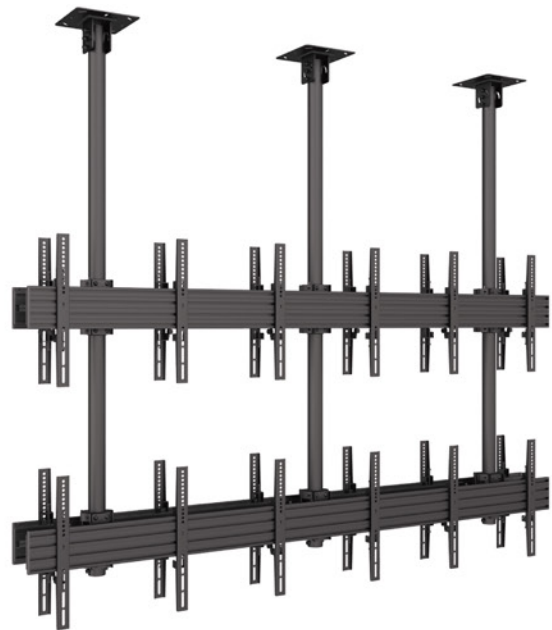

MBC3X2U2

SPECIFICATION CEILING MOUNTS

Model name	MBC3X2U	MBC3X2U2	MBC3X3U	MBC3U
Recommended Screen Size	32" - 65"	32" - 65"	32" - 65"	32" - 65"
VESA® & Non-VESA Fixings	VESA400,40cm	VESA400,40cm	VESA400,40cm	VESA400,40cm
Article Nr / EAN	7350073733569	7350073733606	7350073733576	7350073733521
Max Load	30kg (Per screen)	30kg (Per screen)	30kg (Per screen)	30kg (Per screen)
Bracket Type	Fixed	Fixed	Fixed	Tilt (Fixed optional)
Landscape / Portrait	Yes	Yes	Yes	Yes
Pole Length	80 cm up to 300 cm	80 cm up to 300 cm	80 cm up to 300 cm	80 cm up to 300 cm
Colour (VESA Arms)	Black	Black	Black	Black
Colour (Horizontal Rail)	Black (Silver optional)	Black (Silver optional)	Black (Silver optional)	Black (Silver optional)
Colour (Poles & Ceiling Mount)	Black	Black	Black	Black
Warranty	5 years	5 years	5 years	5 years