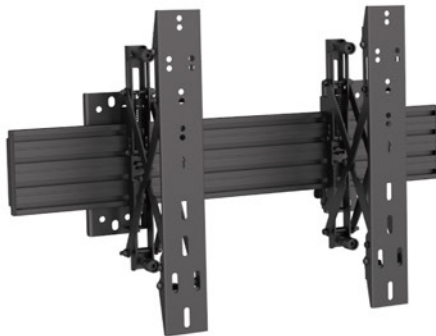

WALLMOUNTS

Saves space and aligns your displays with perfection.

For screen in a row the Pro Series Now you can offer a simple way to get perfect display positioning and a choice of bracket and adjustment solutions that works after a set standard. Ensuring the very best installer experience a single aluminum extrusion rail is used with either fixed, tilt or push in pop out brackets that aligns the screens quick and efficiently. A unique cable management is simplifying cablehide on the extrusions backside. If a videowall solution is wanted the Push in Pop out bracket also allows the installer to get easy access behind the displays for servicing matters. Wallmont Pros Series is a simple and ingenious system for commercial installations involving multiple commercial displays from 32" to 65" .

Push in Pop out arms 600/400
T200/400 /600/900,F200/400 /600/900

Fixed, Tilt, Push in Pop out arms

MULTIBRACKETS MB PRO WALLMOUNT / VIDEO WALLS SERIES
is available in a wide range of models.

MBW1U 48cm (Black)

MBW1U 48cm (Silver)

MBW1U 68cm (Black)

MBW1U 68cm (Silver)

Landscape

32"-65"

SPECIFICATION WALLMOUNT/VIDEOWALLS

Model name	MBW1U 48cm (Black)	MBW1U 48cm (Silver)	MBW1U 68cm (Black)	MBW1U 68cm (Silver)
Recommended Screen Size	32" - 65"	32" - 65"	32" - 65"	32" - 65"
VESA® & Non-VESA Fixings	VESA400,40cm	VESA400,40cm	VESA400,40cm	VESA400,40cm
Article Nr / EAN	7350073735105	7350073735112	7350073734115	7350073734146
Max Load	30kg (Per screen)	30kg (Per screen)	30kg (Per screen)	30kg (Per screen)
Depth	5cm to 6,5cm	5 cm to 6.cm	5cm to 6,5cm	5 cm to 6.cm
Bracket Type	Push in pop out	Push in pop out	Push in pop out	Push in pop out
Landscape / Portrait	Yes	Yes	Yes	Yes
Colour (VESA Arms)	Black	Black	Black	Black
Colour (Horizontal Rail)	Black (Silver optional)	Silver (Black optional)	Black (Silver optional)	Silver (Black optional)
Colour (Poles & Ceiling Mount)	Black	Black	Black	Black
Warranty	5 years	5 years	5 years	5 years