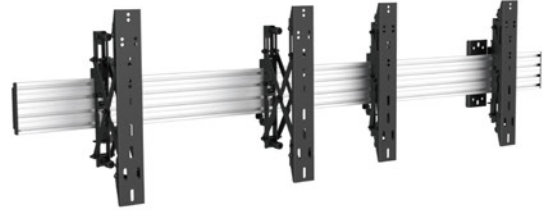

MBW1U 48cm (Silver)

MBW1U 68cm (Black)

MBW1U 68cm (Silver)

Landscape

32"-65"

SPECIFICATION WALLMOUNT/VIDEOWALLS

Model name	MBW1U 48cm (Black)	MBW1U 48cm (Silver)	MBW1U 68cm (Black)	MBW1U 68cm (Silver)
Recommended Screen Size	32" - 65"	32" - 65"	32" - 65"	32" - 65"
VESA® & Non-VESA Fixings	VESA400,40cm	VESA400,40cm	VESA400,40cm	VESA400,40cm
Article Nr / EAN	7350073735105	7350073735112	7350073734115	7350073734146
Max Load	30kg (Per screen)	30kg (Per screen)	30kg (Per screen)	30kg (Per screen)
Depth	5cm to 6,5cm	5 cm to 6.cm	5cm to 6,5cm	5 cm to 6.cm
Bracket Type	Push in pop out	Push in pop out	Push in pop out	Push in pop out
Landscape / Portrait	Yes	Yes	Yes	Yes
Colour (VESA Arms)	Black	Black	Black	Black
Colour (Horizontal Rail)	Black (Silver optional)	Silver (Black optional)	Black (Silver optional)	Silver (Black optional)
Colour (Poles & Ceiling Mount)	Black	Black	Black	Black
Warranty	5 years	5 years	5 years	5 years

MBW2X1U(Black)**MBW2X1U(Silver)****MBW3X1U(Black)****MBW3X1U(Silver)****SPECIFICATION WALLMOUNT/VIDEOWALLS**

Model name	MBW2X1U(Black)	MBW2X1U(Silver)	MBW3X1U(Black)	MBW3X1U(Silver)
Recommended Screen Size	32" - 65"	32" - 65"	32" - 65"	32" - 65"
VESA® & Non-VESA Fixings	VESA400,40cm	VESA400,40cm	VESA400,40cm	VESA400,40cm
Article Nr / EAN	7350073734122	7350073734153	7350073734139	7350073734160
Max Load	30kg (Per screen)	30kg (Per screen)	30kg (Per screen)	30kg (Per screen)
Depth	5cm to 6,5cm	5cm to 6,5cm	5cm to 6,cm	5cm to 6,5cm
Bracket Type	Push in pop out	Push in pop out	Push in pop out	Push in pop out
Landscape / Portrait	Yes	Yes	Yes	Yes
Colour (VESA Arms)	Black	Black	Black	Black
Colour (Horizontal Rail)	Black (Silver optional)	Silver (Black optional)	Black (Silver optional)	Silver (Black optional)
Colour (Poles & Ceiling Mount)	Black	Black	Black	Black
Warranty	5 years	5 years	5 years	5 years