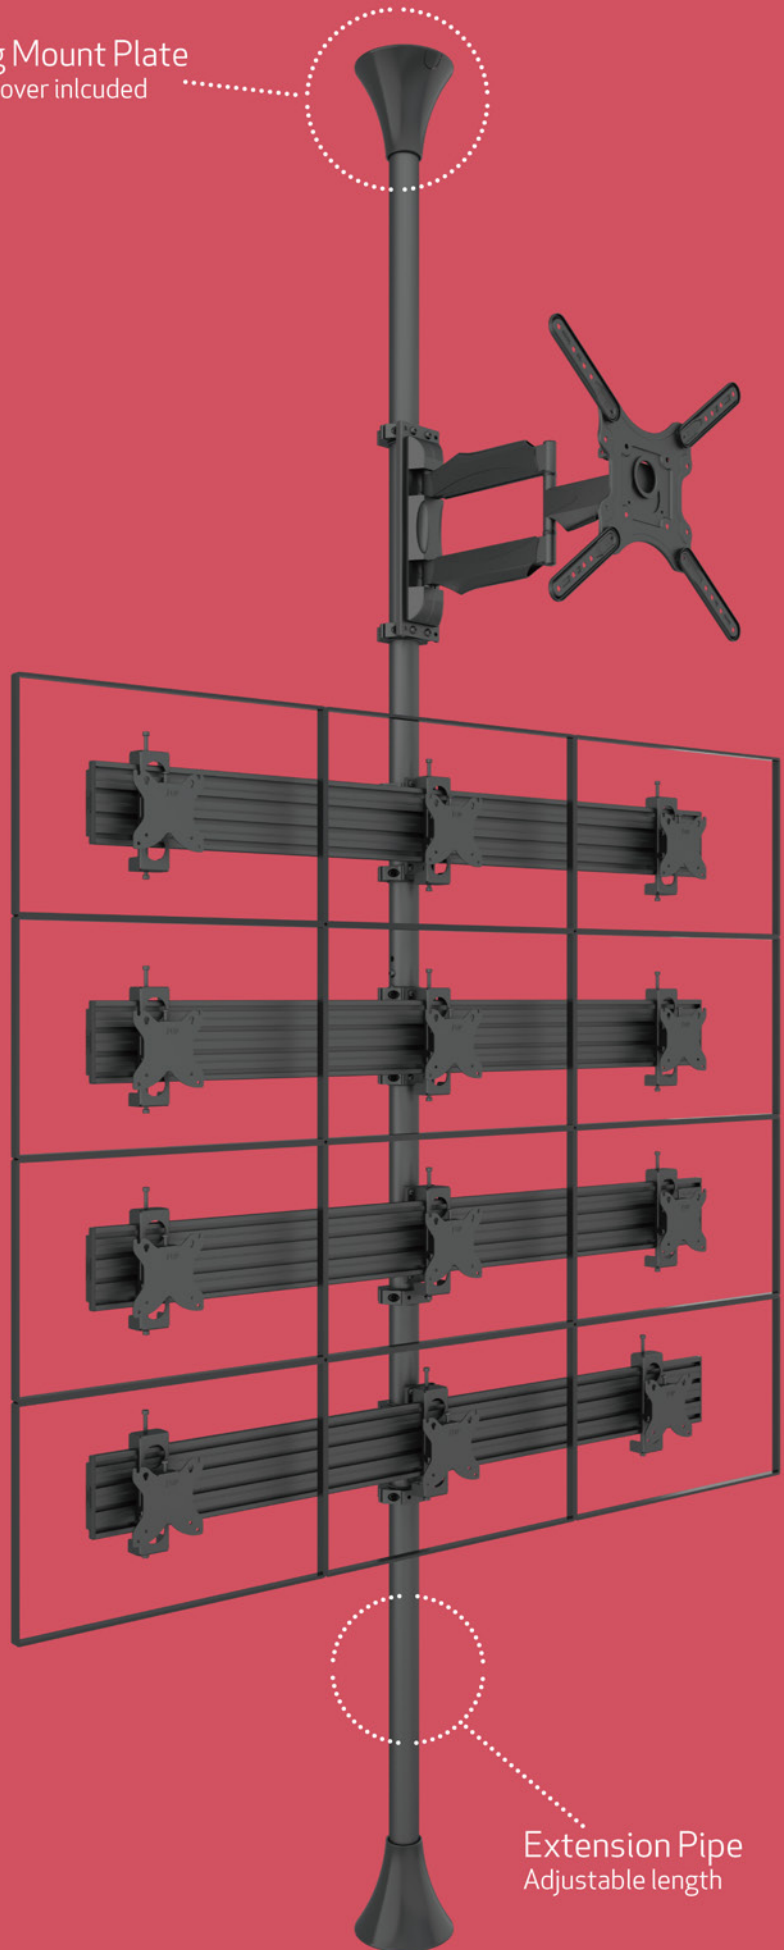

MBFC2X3U

MBFC3X3U

SPECIFICATION FLOOR TO CEILING

Model name	MBFC1X2U2	MBFC1X3U2	MBFC2X3U	MBFC3X3U
Recommended Screen Size	32" - 65"	32" - 65"	32" - 65"	32" - 65"
VESA® & Non-VESA Fixings	VESA400,40cm	VESA400,40cm	VESA400,40cm	VESA400,40cm
Article Nr / EAN	7350073734962	7350073734979	7350073734986	7350073734933
Max Load	30kg (Per screen)	30kg (Per screen)	30kg (Per screen)	30kg (Per screen)
Bracket Type	Fixed	Fixed	Fixed	Fixed
Landscape / Portrait	Yes	Yes	Yes	Yes
Pole Length	150 cm up to 300 cm	150 cm up to 300 cm	150 cm up to 300 cm	150 cm up to 300 cm
Colour (VESA Arms)	Black	Black	Black	Black
Colour (Horizontal Rail)	Black (Silver optional)	Black (Silver optional)	Black (Silver optional)	Black (Silver optional)
Colour (Poles & Ceiling Mount)	Chrome	Chrome	Chrome	White
Warranty	5 years	5 years	5 years	5 years
Accessories	Cone cover	7350073733668/735007373386 /7350073733736	7350073733668/735007373386 /7350073733736	Cone cover

Pole brackets

Ceiling Mount Plate
Plastic cover included

Height adjustment 10mm

Height adjustment 10mm

Rotation 360°
VESA
75x75 - 100x100

Tilt -12° ~ +12°

Fixed version

Extension Pipe
Adjustable length

MULTIBRACKETS MB PRO FLOOR TO CEILING MOUNT SERIES

is available in a wide range of models.

FLOOR TO CEILING

CEILINGMOUNT

WALLMOUNT

FLOOR TO CEILING

MBFC1F VESA200

MBFC1F