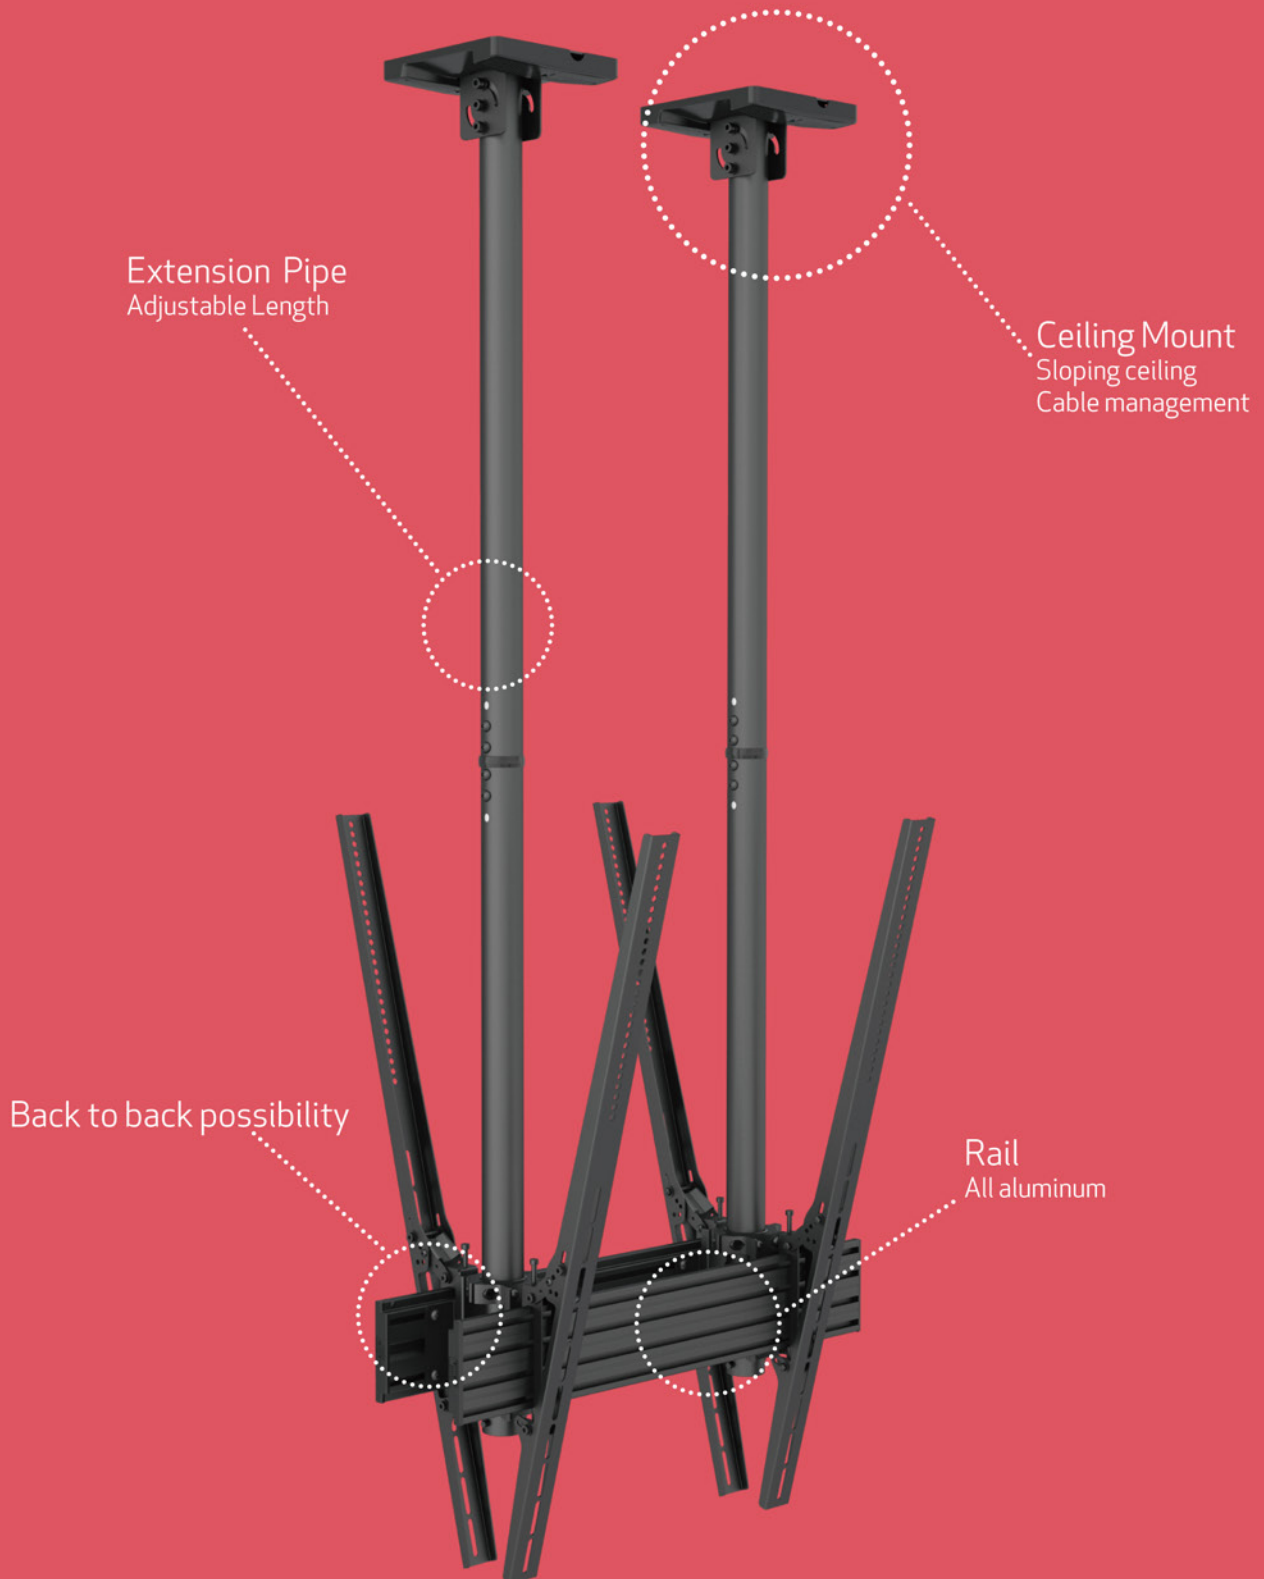

UHD LARGE SCREEN CEILINGMOUNTS

is available in the large size screen ceilingmounts.

Pro series tested
For 5 times the max load

Selected models
are TUV approved