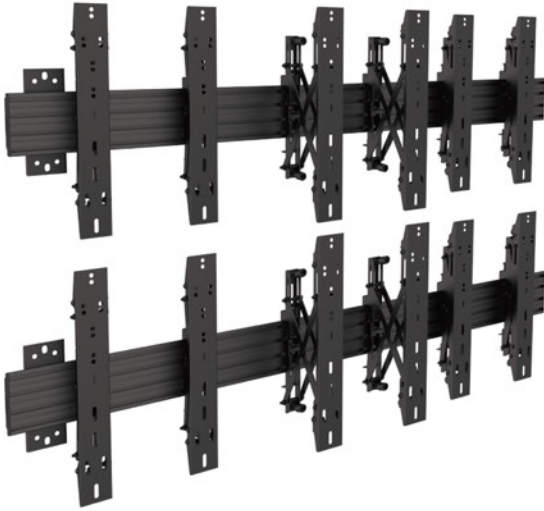

MBW3X2UP

MBW3X3UP

EASY SERVICE Portrait installed screens.

With our VESA extender kits
EAN 7350073734733
it is easy to make easy serviced portrait
installations.

SPECIFICATION WALLMOUNT/VIDEOWALLS

Model name	MBW3X2UP	MBW3X3UP
Recommended Screen Size	32" - 65"	32" - 65"
VESA® & Non-VESA fixings	VESA400,40cm	VESA400,40cm
Article Nr / EAN	7350073735044	7350073735051
Max Load	30kg (Per screen)	30kg (Per screen)
Depth	5cm to 6,5cm	5cm to 6,5cm
Bracket Type	Push in pop out	Push in pop out
Landscape / Portrait	Yes	Yes
Colour (VESA Arms)	Black	Black
Colour (Horizontal Rail)	Black (Silver optional)	Black (Silver optional)
Colour (Poles & Ceiling Mount)	Black	Black
Warranty	5 years	5 years