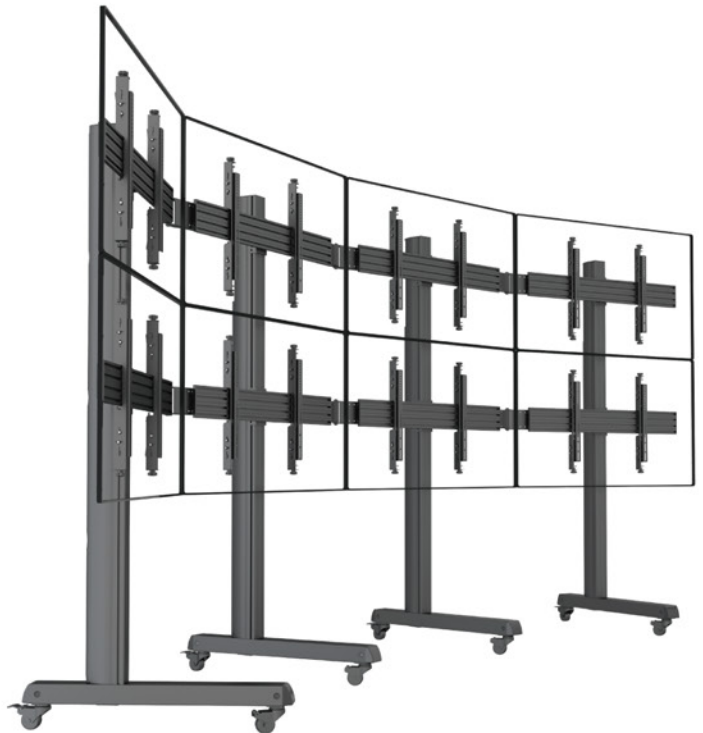

Adjustable foot pro

Fixed floorbase pro

MULTIBRACKETS MB PRO FREE STANDING SERIES
is available in a wide range of models.

NEW!

Curved videowalls
menu boards
is possible

Curved Screen Rail Joiner

EAN: 7350073736348

Turn: -45° ~ $+45^{\circ}$

Distance adjustment: 0 ~ 200 mm

MULTIBRACKETS MB PRO MENU BOARDS SERIES

is available in a wide range of models.

Floor to Ceiling

NEW!

Ceilingmount

NEW!

Menu Boards

NEW!

Floor stands

NEW!

PRO SERIES DETAILS

Rail gives
installers function & freedom

SPECIFICATION \ DETAILS

Model name	Single AL rail 48cm(black)	Single AL rail 48cm (silver)	Single AL rail 68cm(black)	Single AL rail 68cm (silver)
				
Article Nr / EAN	7350073735082	7350073735099	7350073733866	7350073733705
Length	48 cm	48cm	68cm	68cm
Colour	Black	Silver	Black	Silver
Material	Aluminum	Aluminum	Aluminum	Aluminum
Warranty	5 years	5 years	5 years	5 years
Model name	Dual AL rail (black)	Dual AL rail (silver)	Triple AL rail (black)	Triple AL rail (silver)
				
Article Nr / EAN	7350073733873	7350073733712	7350073733880	7350073733729
Length	196 cm	196cm	348cm	348 cm
Colour	Black	Silver	Silver	Silver
Material	Aluminum	Aluminum	Aluminum	Aluminum
Warranty	5 years	5 years	5 years	5 years
Model name	Extension pipe 80cm	Extension pipe 150cm	Extension pipe 300cm	Extension pipe (chrome)
				
Article Nr / EAN	7350073733804	7350073733811	7350073733828	7350073733835
Length	80 cm	150 cm	300 cm	300 cm
Colour	Black	Black	Black	Chrome
Material	Steel (SPCC Graded)	Steel (SPCC Graded)	Steel (SPCC Graded)	Steel (SPCC Graded)
Warranty	5 years	5 years	5 years	5 years
Model name	Extension pipe (brass)	AL rail extension bars	Big wall plate	Small wall plate
				
Article Nr / EAN	7350073733842	7350073733682	7350073733675	7350073734184
Length	300 cm	20 cm	---	---
Colour	Brass	Chrome	Black	Black
Material	Steel (SPCC Graded)	Steel (SPCC Graded)	Steel (SPCC Graded)	Steel (SPCC Graded)
Warranty	5 years	5 years	5 years	5 years