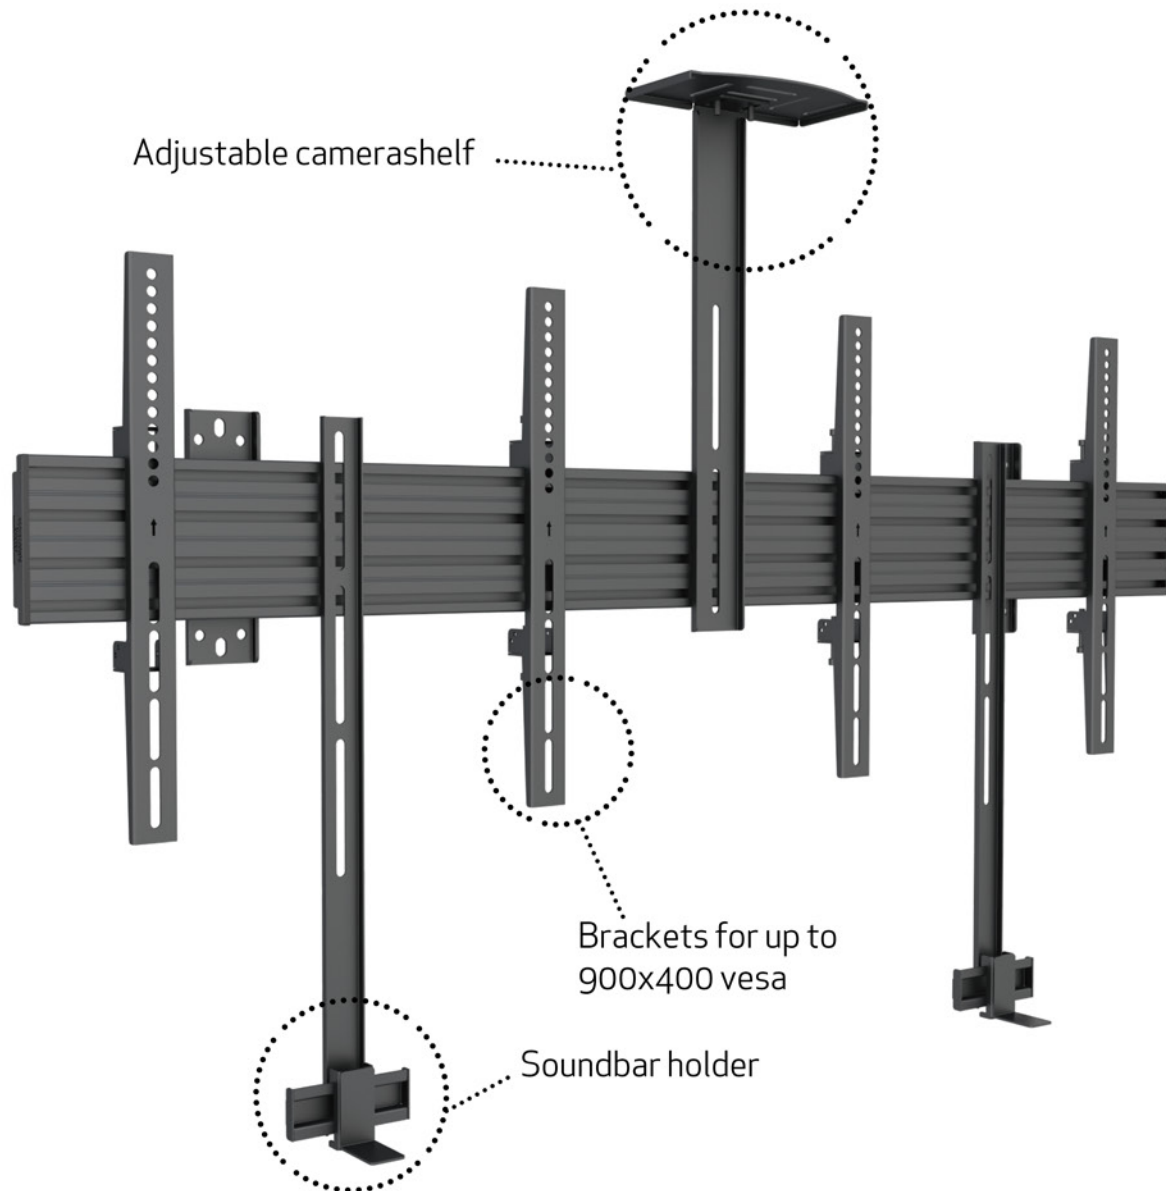

MBW3X2UP

MBW3X3UP

EASY SERVICE Portrait installed screens.

With our VESA extender kits
EAN 7350073734733
it is easy to make easy serviced portrait
installations.

SPECIFICATION WALLMOUNT/VIDEOWALLS

Model name	MBW3X2UP	MBW3X3UP
Recommended Screen Size	32" - 65"	32" - 65"
VESA® & Non-VESA fixings	VESA400,40cm	VESA400,40cm
Article Nr / EAN	7350073735044	7350073735051
Max Load	30kg (Per screen)	30kg (Per screen)
Depth	5cm to 6,5cm	5cm to 6,5cm
Bracket Type	Push in pop out	Push in pop out
Landscape / Portrait	Yes	Yes
Colour (VESA Arms)	Black	Black
Colour (Horizontal Rail)	Black (Silver optional)	Black (Silver optional)
Colour (Poles & Ceiling Mount)	Black	Black
Warranty	5 years	5 years

NEW!

DUAL SCREEN SIDE BY SIDE FOR VIDEO CONFERENCE

Get ready to turn your clients meeting rooms into powerful cloud conferencing solutions in an instant. The new Dual Screen side by side Pro Series solution does just that. Featuring dual screen mounting with adjustable lateral shift left and right and an adjustable camerashelf to match most different screen size. Aimed to provide a clean modern look for a wide range of video conferencing and flat panel display applications. Ideal for boardroom and learning environments. Includes a camerashelf, soundbar holder

SPECIFICATION

Model name	Side by Side 400	Soundbar holder	Camera Shelf
Recommended Screen Size	32" - 65"	---	---
VESA® & Non-VESA fixings	VESA400,40cm	---	---
Article Nr / EAN	7350073736621	7350073736645	7350073736638
Max Load	30kg (Per screen)	5kg	30kg (Per screen)
Bracket Type	Fixed (Tilt optional)	Fixed (Tilt optional)	Fixed (Tilt optional)
Landscape / Portrait	Yes	---	---
Material	Aluminum + Steel (SPCC Graded)	Steel (SPCC Graded)	Steel (SPCC Graded)
Colour	Black	Black	Black