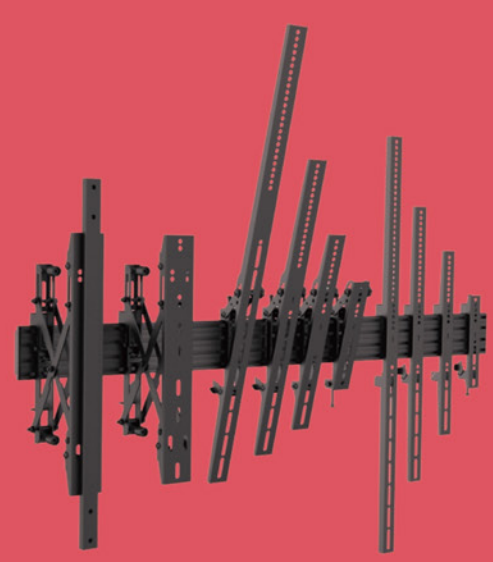

MBC3X3U2

BACK TO BACK POSSIBILITY

CEILING MOUNT

Sloping ceiling
Cable management

RAIL
All aluminum

EXCHANGEABLE MOUNTS
Fixed or tilt

EXTENSION PIPE
Adjustable length

SPECIFICATION MBC3X3U2

CEILINGMOUNT

MBC1F VESA 200

MBC1F

SPECIFICATION

Model name	MBFC1F VESA200	MBFC1F	MBC1F VESA 200	MBC1F
Recommended Screen Size	32" - 65"	32" - 65"	32" - 65"	32" - 65"
VESA® & Non-VESA Fixings	VESA400, 40cm	VESA400, 40cm	VESA400, 40cm	VESA400, 40cm
Article Nr / EAN	7350073736393	7350073736409	7350073736416	7350073736423
Max Load	30kg (Per screen)	30kg (Per screen)	30kg (Per screen)	30kg (Per screen)
Bracket Type	Tilt (-5°/+8°)	Tilt (-5°/+8°)	Tilt (-5°/+8°)	Tilt (-5°/+8°)
Swivel	180°	180°	180°	180°
Landscape / Portrait	Yes	Yes	Yes	Yes
Pole Length	150 cm up to 300 cm	150 cm up to 300 cm	150 cm up to 300 cm	150 cm up to 300 cm
Colour (VESA Arms)	Black	Black	Black	Black
Colour (Poles & Ceiling Mount)	Black/Brass/Chrome/White	Black/Brass/Chrome/White	Black/Brass/Chrome/White	Black/Brass/Chrome/White
Warranty	5 years	5 years	5 years	5 years
Accessories	Cone cover	Cone cover	Cone cover	Cone cover

WALLMOUNTS

Saves space and aligns your displays with perfection.

For screen in a row the Pro Series Now you can offer a simple way to get perfect display positioning and a choice of bracket and adjustment solutions that works after a set standard. Ensuring the very best installer experience a single aluminum extrusion rail is used with either fixed, tilt or push in pop out brackets that aligns the screens quick and efficiently. A unique cable management is simplifying cablehide on the extrusions backside. If a videowall solution is wanted the Push in Pop out bracket also allows the installer to get easy access behind the displays for servicing matters. Wallmont Pros Series is a simple and ingenious system for commercial installations involving multiple commercial displays from 32" to 65" .