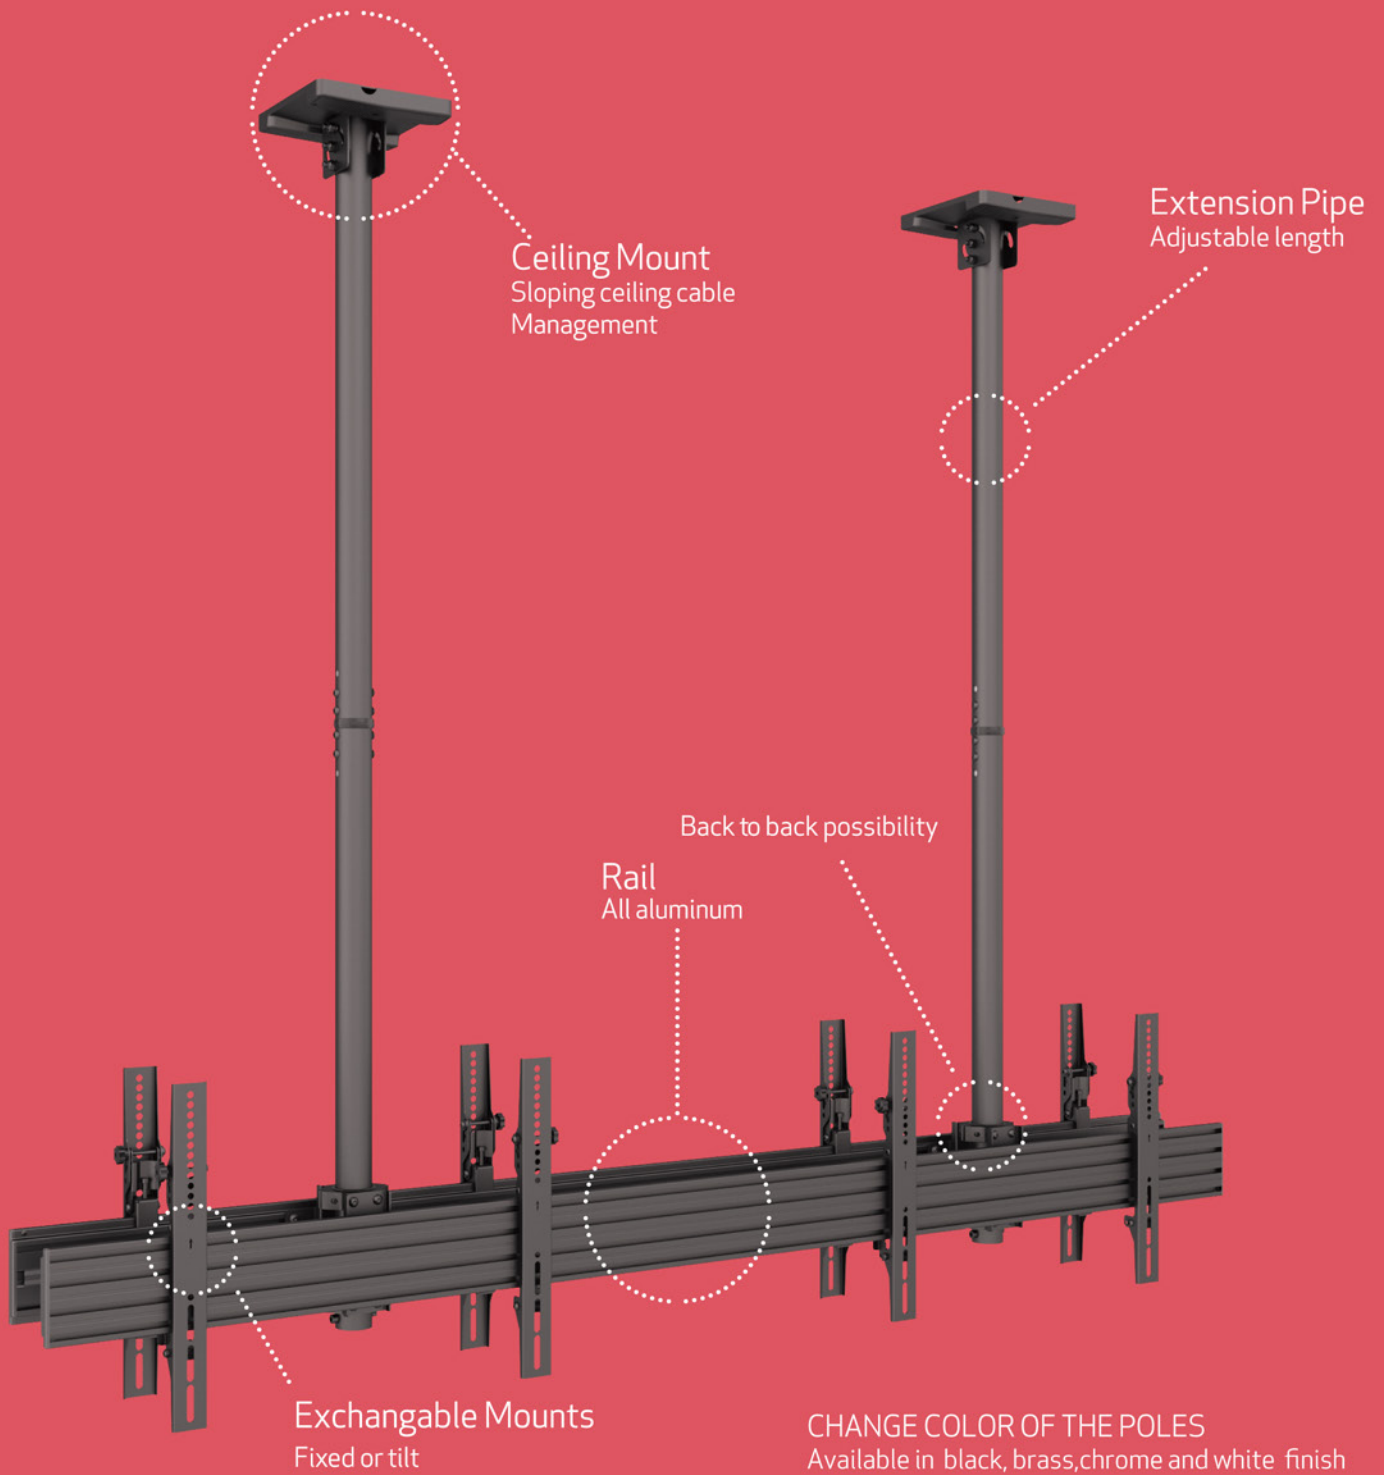

CEILINGMOUNTS

Great for your digital signage installations.

Our Ceilingmounts was designed to deliver a simple solution for any digital signage installations involving multiple commercial displays 32"-65". Perfect for many commercial installations, the space saving design ensures the very best installer experience.

Based upon traditional 50mm columns it could not be simpler to create any bespoke modular based arrangement. Simply choose a single or multiple screen design on one or more poles using tilt or fixed or back to back bracket solutions. Universal VESA brackets handles screens in both landscape or portrait position. Our poles are available in black, chrome or brass finish matching its

environment. Cuttable or extendable makes it an easy task to match the height of ceiling. Different fixing kits and design covers makes the final touch both Scandinavian clean design and quality reassuring. Many of the Pro series ceiling mounts are tested and certified by the strictest house in the world, the TUV approval.

MBC1U**MBC1U2****MBC2X1U****MBC2X1U2****SPECIFICATION** CEILING MOUNTS

Model name	MBC1U	MBC1U2	MBC2X1U	MBC2X1U2
Recommended Screen Size	32" - 65"	32" - 65"	32" - 65"	32" - 65"
VESA® & Non-VESA Fixings	VESA400,40cm	VESA400,40cm	VESA400,40cm	VESA400,40cm
Article Nr / EAN	7350073733446	7350073733453	7350073733460	7350073733491
Max Load	30kg (Per screen)	30kg (Per screen)	30kg (Per screen)	30kg (Per screen)
Bracket Type	Tilt (Fixed optional)	Tilt (Fixed optional)	Tilt (Fixed optional)	Tilt (Fixed optional)
Landscape / Portrait	Yes	Yes	Yes	Yes
Pole Length	80 cm up to 150 cm	80 cm up to 150 cm	80 cm up to 150 cm	80 cm up to 300 cm
Colour (VESA Arms)	Black	Black	Black	Black
Colour (Horizontal Rail)	Black (Silver optional)	Black (Silver optional)	Black (Silver optional)	Black (Silver optional)
Colour (Poles & Ceiling Mount)	Black	Black	Black	Black
Warranty	5 years	5 years	5 years	5 years
Accessories	Cover plates	Cover plates	Cover plates	Cover plates