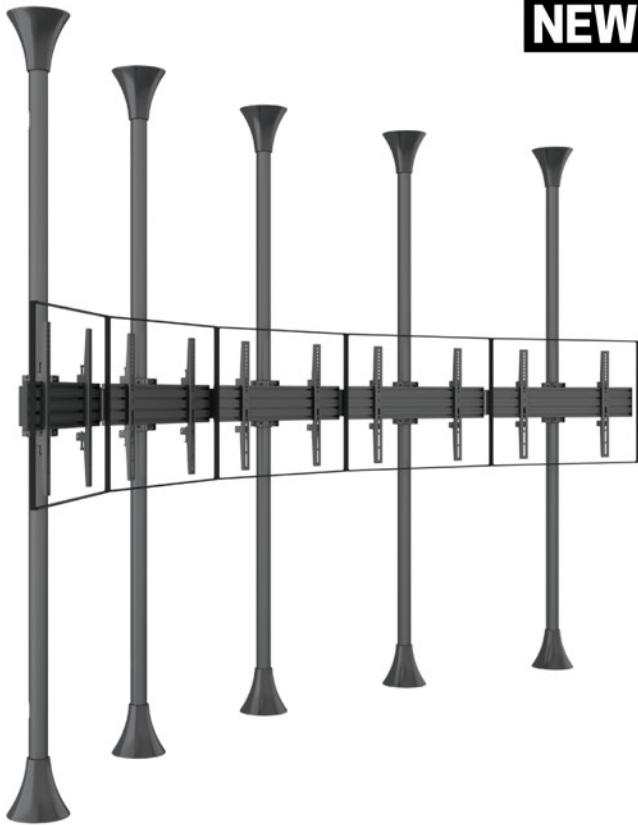

Adjustable foot pro

Fixed floorbase pro

MULTIBRACKETS MB PRO FREE STANDING SERIES
is available in a wide range of models.

NEW!

Curved videowalls
menu boards
is possible

Curved Screen Rail Joiner

EAN: 7350073736348

Turn: -45° ~ $+45^{\circ}$

Distance adjustment: 0 ~ 200 mm

MULTIBRACKETS MB PRO MENU BOARDS SERIES

is available in a wide range of models.

Floor to Ceiling

NEW!

Ceilingmount

NEW!

Menu Boards

NEW!

Floor stands

NEW!

PRO SERIES DETAILS

Rail gives
installers function & freedom

SPECIFICATION \ DETAILS

Model name	Single AL rail 48cm(black)	Single AL rail 48cm (silver)	Single AL rail 68cm(black)	Single AL rail 68cm (silver)
				
Article Nr / EAN	7350073735082	7350073735099	7350073733866	7350073733705
Length	48 cm	48cm	68cm	68cm
Colour	Black	Silver	Black	Silver
Material	Aluminum	Aluminum	Aluminum	Aluminum
Warranty	5 years	5 years	5 years	5 years
Model name	Dual AL rail (black)	Dual AL rail (silver)	Triple AL rail (black)	Triple AL rail (silver)
				
Article Nr / EAN	7350073733873	7350073733712	7350073733880	7350073733729
Length	196 cm	196cm	348cm	348 cm
Colour	Black	Silver	Silver	Silver
Material	Aluminum	Aluminum	Aluminum	Aluminum
Warranty	5 years	5 years	5 years	5 years
Model name	Extension pipe 80cm	Extension pipe 150cm	Extension pipe 300cm	Extension pipe (chrome)
				
Article Nr / EAN	7350073733804	7350073733811	7350073733828	7350073733835
Length	80 cm	150 cm	300 cm	300 cm
Colour	Black	Black	Black	Chrome
Material	Steel (SPCC Graded)	Steel (SPCC Graded)	Steel (SPCC Graded)	Steel (SPCC Graded)
Warranty	5 years	5 years	5 years	5 years
Model name	Extension pipe (brass)	AL rail extension bars	Big wall plate	Small wall plate
				
Article Nr / EAN	7350073733842	7350073733682	7350073733675	7350073734184
Length	300 cm	20 cm	---	---
Colour	Brass	Chrome	Black	Black
Material	Steel (SPCC Graded)	Steel (SPCC Graded)	Steel (SPCC Graded)	Steel (SPCC Graded)
Warranty	5 years	5 years	5 years	5 years