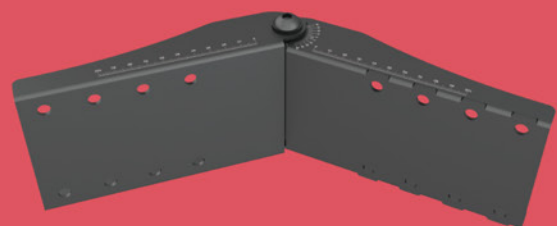

Universal VESA brackets handles screens in both landscape or portrait position. Our poles are available in black, chrome or brass finish matching its environment. Cuttable or extendable mask it an easy task to mach the height of ceiling. Different fixing kits and design covers makes the final looking both Scandinavian clean design and quality reassuring.

- Universal Mounting
- Super Finish
- Multiple Displays

Anodize aluminum rail

Exchangeable arms
Micro-adjustable arms
Tilt arms
Fixed arms

Aluminum pillar

Exchangeable part

Exchangeable parts:

4" lockable casters

Adjustable foot pro

Fixed floorbase pro

MULTIBRACKETS MB PRO FREE STANDING SERIES
is available in a wide range of models.

NEW!

Curved videowalls
menu boards
is possible

Curved Screen Rail Joiner

EAN: 7350073736348

Turn: -45° ~ $+45^{\circ}$

Distance adjustment: 0 ~ 200 mm

MULTIBRACKETS MB PRO MENU BOARDS SERIES

is available in a wide range of models.

Floor to Ceiling

NEW!

Ceilingmount

NEW!