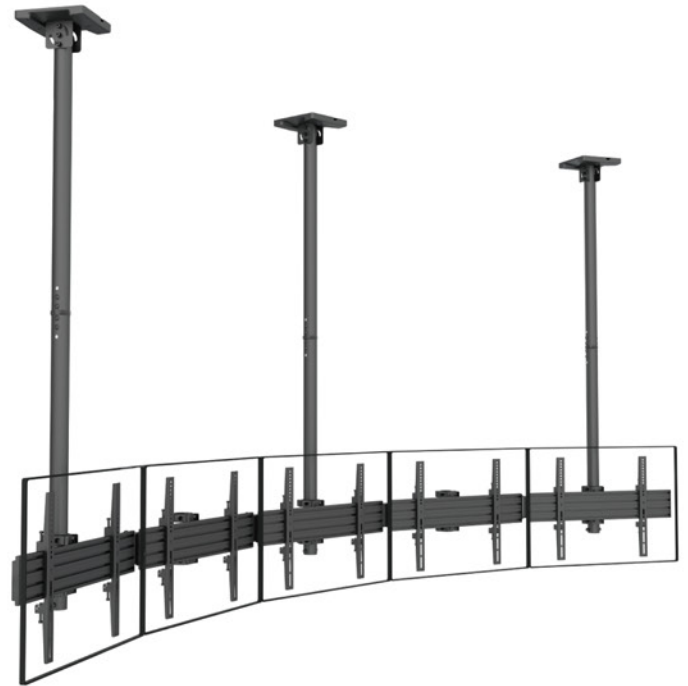

Turn: -45° ~ $+45^{\circ}$

Distance adjustment: 0 ~ 200 mm

MULTIBRACKETS MB PRO MENU BOARDS SERIES

is available in a wide range of models.

Floor to Ceiling

NEW!

Ceilingmount

NEW!

Menu Boards

NEW!

Floor stands

NEW!

PRO SERIES DETAILS

Rail gives
installers function & freedom

SPECIFICATION \ DETAILS

Model name	Single AL rail 48cm(black)	Single AL rail 48cm (silver)	Single AL rail 68cm(black)	Single AL rail 68cm (silver)
				
Article Nr / EAN	7350073735082	7350073735099	7350073733866	7350073733705
Length	48 cm	48cm	68cm	68cm
Colour	Black	Silver	Black	Silver
Material	Aluminum	Aluminum	Aluminum	Aluminum
Warranty	5 years	5 years	5 years	5 years
Model name	Dual AL rail (black)	Dual AL rail (silver)	Triple AL rail (black)	Triple AL rail (silver)
				
Article Nr / EAN	7350073733873	7350073733712	7350073733880	7350073733729
Length	196 cm	196cm	348cm	348 cm
Colour	Black	Silver	Silver	Silver
Material	Aluminum	Aluminum	Aluminum	Aluminum
Warranty	5 years	5 years	5 years	5 years
Model name	Extension pipe 80cm	Extension pipe 150cm	Extension pipe 300cm	Extension pipe (chrome)
				
Article Nr / EAN	7350073733804	7350073733811	7350073733828	7350073733835
Length	80 cm	150 cm	300 cm	300 cm
Colour	Black	Black	Black	Chrome
Material	Steel (SPCC Graded)	Steel (SPCC Graded)	Steel (SPCC Graded)	Steel (SPCC Graded)
Warranty	5 years	5 years	5 years	5 years
Model name	Extension pipe (brass)	AL rail extension bars	Big wall plate	Small wall plate
				
Article Nr / EAN	7350073733842	7350073733682	7350073733675	7350073734184
Length	300 cm	20 cm	---	---
Colour	Brass	Chrome	Black	Black
Material	Steel (SPCC Graded)	Steel (SPCC Graded)	Steel (SPCC Graded)	Steel (SPCC Graded)
Warranty	5 years	5 years	5 years	5 years