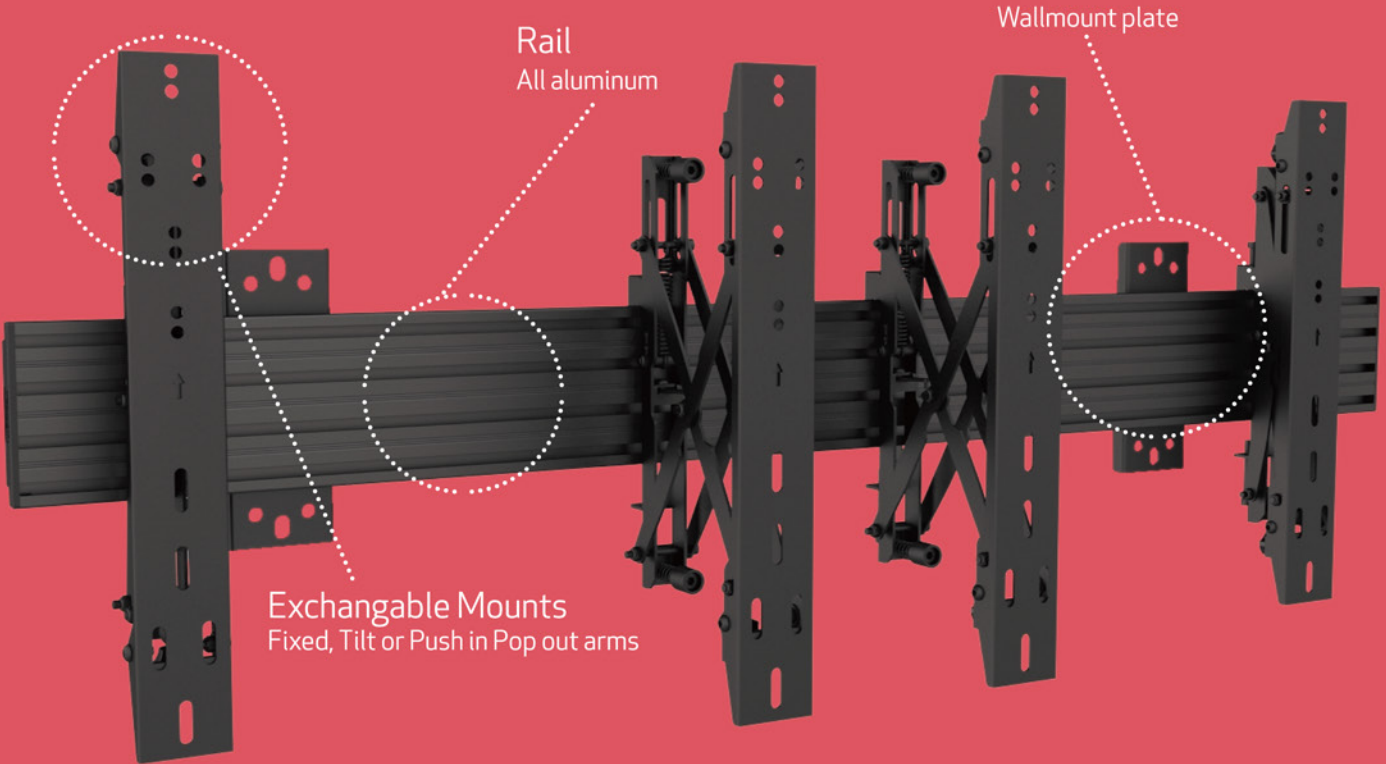

CEILINGMOUNT

MBC1F VESA 200

MBC1F

SPECIFICATION

Model name	MBFC1F VESA200	MBFC1F	MBC1F VESA 200	MBC1F
Recommended Screen Size	32" - 65"	32" - 65"	32" - 65"	32" - 65"
VESA® & Non-VESA Fixings	VESA400, 40cm	VESA400, 40cm	VESA400, 40cm	VESA400, 40cm
Article Nr / EAN	7350073736393	7350073736409	7350073736416	7350073736423
Max Load	30kg (Per screen)	30kg (Per screen)	30kg (Per screen)	30kg (Per screen)
Bracket Type	Tilt (-5°/+8°)	Tilt (-5°/+8°)	Tilt (-5°/+8°)	Tilt (-5°/+8°)
Swivel	180°	180°	180°	180°
Landscape / Portrait	Yes	Yes	Yes	Yes
Pole Length	150 cm up to 300 cm	150 cm up to 300 cm	150 cm up to 300 cm	150 cm up to 300 cm
Colour (VESA Arms)	Black	Black	Black	Black
Colour (Poles & Ceiling Mount)	Black/Brass/Chrome/White	Black/Brass/Chrome/White	Black/Brass/Chrome/White	Black/Brass/Chrome/White
Warranty	5 years	5 years	5 years	5 years
Accessories	Cone cover	Cone cover	Cone cover	Cone cover

WALLMOUNTS

Saves space and aligns your displays with perfection.

For screen in a row the Pro Series Now you can offer a simple way to get perfect display positioning and a choice of bracket and adjustment solutions that works after a set standard. Ensuring the very best installer experience a single aluminum extrusion rail is used with either fixed, tilt or push in pop out brackets that aligns the screens quick and efficiently. A unique cable management is simplifying cablehide on the extrusions backside. If a videowall solution is wanted the Push in Pop out bracket also allows the installer to get easy access behind the displays for servicing matters. Wallmont Pros Series is a simple and ingenious system for commercial installations involving multiple commercial displays from 32" to 65" .