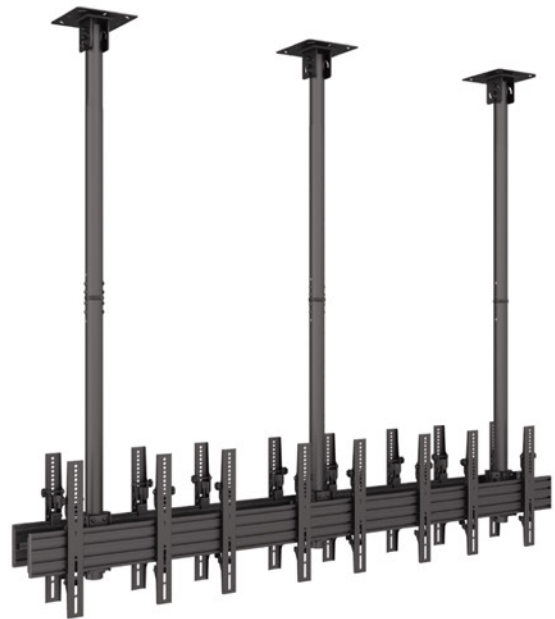

MBC4X1U2

SPECIFICATION CEILING MOUNTS

Model name	MBC3X1U	MBC3X1U2	MBC4X1U	MBC4X1U2
Recommended Screen Size	32" - 65"	32" - 65"	32" - 65"	32" - 65"
VESA® & Non-VESA Fixings	VESA400,40cm	VESA400,40cm	VESA400,40cm	VESA400,40cm
Article Nr / EAN	7350073733477	7350073733507	7350073733484	7350073733514
Max Load	30kg (Per screen)	30kg (Per screen)	30kg (Per screen)	30kg (Per screen)
Bracket Type	Tilt (Fixed optional)	Tilt (Fixed optional)	Tilt (Fixed optional)	Tilt (Fixed optional)
Landscape / Portrait	Yes	Yes	Yes	Yes
Pole Length	80 cm up to 300 cm	80 cm up to 300 cm	80 cm up to 300 cm	80 cm up to 300 cm
Colour (VESA Arms)	Black	Black	Black	Black
Colour (Horizontal Rail)	Black (Silver optional)	Black (Silver optional)	Black (Silver optional)	Black (Silver optional)
Colour (Poles & Ceiling Mount)	Black	Black	Black	Black
Warranty	5 years	5 years	5 years	5 years
Accessories	Cover plates	---	Cover plates	---