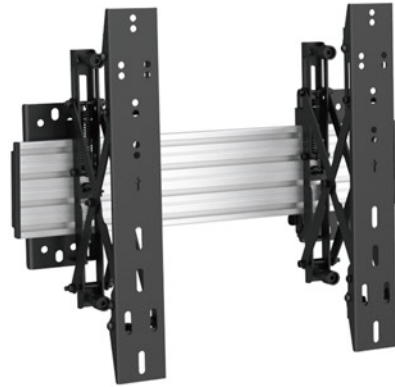

MBC3X3U2

BACK TO BACK POSSIBILITY

CEILING MOUNT

Sloping ceiling
Cable management

RAIL
All aluminum

EXCHANGEABLE MOUNTS
Fixed or tilt

EXTENSION PIPE
Adjustable length

SPECIFICATION MBC3X3U2

Universal VESA brackets handles screens in both landscape or portrait position. Our poles are available in black, chrome or brass finish matching its environment. Cuttable or extendable mask it an easy task to mach the height of ceiling. Different fixing kits and design covers makes the final looking both Scandinavian clean design and quality reassuring.

Push in Pop out arms 600/400
T200/400 /600/900,F200/400 /600/900

Fixed, Tilt, Push in Pop out arms

MULTIBRACKETS MB PRO WALLMOUNT / VIDEO WALLS SERIES
is available in a wide range of models.

MBW1U 48cm (Black)

MBW1U 48cm (Silver)

MBW1U 68cm (Black)

MBW1U 68cm (Silver)

Landscape

32"-65"

SPECIFICATION WALLMOUNT/VIDEOWALLS

Model name	MBW1U 48cm (Black)	MBW1U 48cm (Silver)	MBW1U 68cm (Black)	MBW1U 68cm (Silver)
Recommended Screen Size	32" - 65"	32" - 65"	32" - 65"	32" - 65"
VESA® & Non-VESA Fixings	VESA400,40cm	VESA400,40cm	VESA400,40cm	VESA400,40cm
Article Nr / EAN	7350073735105	7350073735112	7350073734115	7350073734146
Max Load	30kg (Per screen)	30kg (Per screen)	30kg (Per screen)	30kg (Per screen)
Depth	5cm to 6,5cm	5 cm to 6.cm	5cm to 6,5cm	5 cm to 6.cm
Bracket Type	Push in pop out	Push in pop out	Push in pop out	Push in pop out
Landscape / Portrait	Yes	Yes	Yes	Yes
Colour (VESA Arms)	Black	Black	Black	Black
Colour (Horizontal Rail)	Black (Silver optional)	Silver (Black optional)	Black (Silver optional)	Silver (Black optional)
Colour (Poles & Ceiling Mount)	Black	Black	Black	Black
Warranty	5 years	5 years	5 years	5 years