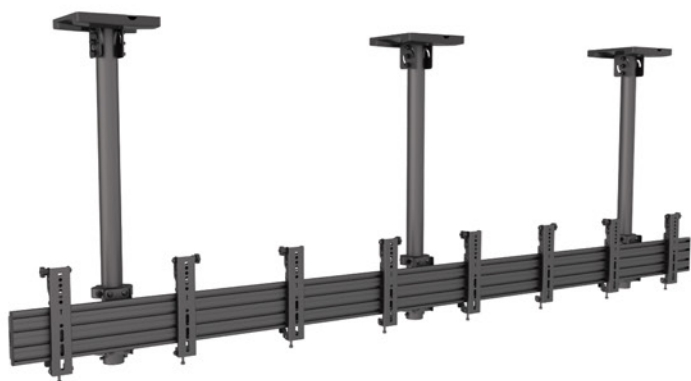

MBC4X1U

Available in portrait & landscape mode

To create portrait version,
pls add a set of brackets.

SPECIFICATION MENUBOARDS

Model name	MBC4X1U	MBC5X1UP
Recommended Screen Size	32" - 65"	32" - 65"
VESA® & Non-VESA Fixings	VESA400,40cm	VESA400,40cm
Article Nr / EAN	7350073733484	7350073734948
Max Load	30kg (Per screen)	30kg (Per screen)
Bracket Type	Tilt (Fixed optional)	Tilt (Fixed optional)
Landscape / Portrait	Yes	Yes
Pole Length	80 cm up to 300 cm	80 cm up to 300 cm
Colour (VESA Arms)	Black	Black
Colour (Horizontal Rail)	Black (Silver optional)	Black (Silver optional)
Colour (Poles & Ceiling Mount)	Black	Black
Warranty	5 years	5 years
Accessories	Cover plates	Cover plates

MBC2X1U VESA 200

MBC3X1U VESA 200

MBC4X1U VESA 200

SPECIFICATION MENUBOARDS

Model name	MBC2X1U VESA 200	MBC3X1U VESA 200	MBC4X1U VESA 200
Recommended Screen Size	32" - 42"	32" - 42"	32" - 42"
VESA® & Non-VESA Fixings	VESA200,20cm	VESA200,20cm	VESA200,20cm
Article Nr / EAN	7350073735655	7350073735662	7350073735679
Max Load	30kg (Per screen)	30kg (Per screen)	30kg (Per screen)
Bracket Type	Tilt (Fixed optional)	Tilt (Fixed optional)	Tilt (Fixed optional)
Landscape / Portrait	Yes	Yes	Yes
Pole Length	80 cm up to 300 cm	80 cm up to 300 cm	80 cm up to 300 cm
Colour (VESA Arms)	Black	Black	Black
Colour (Horizontal Rail)	Black (Silver optional)	Black (Silver optional)	Black (Silver optional)
Colour (Poles & Ceiling Mount)	Black	Black	Black
Warranty	5 years	5 years	5 years
Accessories	Cover plates	Cover plates	Cover plates