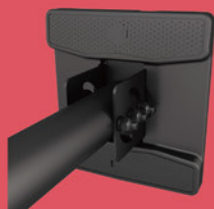

UHD LARGE SCREEN CEILINGMOUNTS

is available in the large size screen ceilingmounts.

Design plate cover
ceiling Installation

Pro series tested
For 5 times the max load

Selected models
are TUV approved