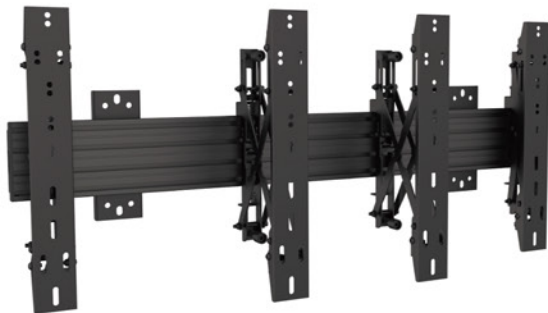

Universal VESA brackets handles screens in both landscape or portrait position. Our poles are available in black, chrome or brass finish matching its environment. Cuttable or extendable mask it an easy task to mach the height of ceiling. Different fixing kits and design covers makes the final looking both Scandinavian clean design and quality reassuring.

MBW3X2U

MBW3X3U

Landscape

32 - 65"

MBW2X1UP

MBW3X1UP

Portrait

SPECIFICATION WALLMOUNT/VIDEOWALLS

Model name	MBW3X2U	MBW3X3U	MBW2X1UP	MBW3X1UP
Recommended Screen Size	32" - 65"	32" - 65"	32" - 65"	32" - 65"
VESA® & Non-VESA fixings	VESA400,40cm	VESA400,40cm	VESA400,40cm	VESA400,40cm
Article Nr / EAN	7350073735006	7350073735013	7350073735020	7350073735037
Max Load	30kg (Per screen)	30kg (Per screen)	30kg (Per screen)	30kg (Per screen)
Depth	5cm to 6,5cm	5cm to 6,5cm	5cm to 6,5cm	5cm to 6,5cm
Bracket Type	Push in pop out	Push in pop out	Push in pop out	Push in pop out
Landscape / Portrait	Yes	Yes	Yes	Yes
Colour (VESA Arms)	Black	Black	Black	Black
Colour (Horizontal Rail)	Black (Silver optional)	Black (Silver optional)	Black (Silver optional)	Black (Silver optional)
Colour (Poles & Ceiling Mount)	Black	Black	Black	Black
Warranty	5 years	5 years	5 years	5 years

MBW3X2UP

MBW3X3UP

EASY SERVICE Portrait installed screens.

With our VESA extender kits
EAN 7350073734733
it is easy to make easy serviced portrait
installations.

SPECIFICATION WALLMOUNT/VIDEOWALLS

Model name	MBW3X2UP	MBW3X3UP
Recommended Screen Size	32" - 65"	32" - 65"
VESA® & Non-VESA fixings	VESA400,40cm	VESA400,40cm
Article Nr / EAN	7350073735044	7350073735051
Max Load	30kg (Per screen)	30kg (Per screen)
Depth	5cm to 6,5cm	5cm to 6,5cm
Bracket Type	Push in pop out	Push in pop out
Landscape / Portrait	Yes	Yes
Colour (VESA Arms)	Black	Black
Colour (Horizontal Rail)	Black (Silver optional)	Black (Silver optional)
Colour (Poles & Ceiling Mount)	Black	Black
Warranty	5 years	5 years