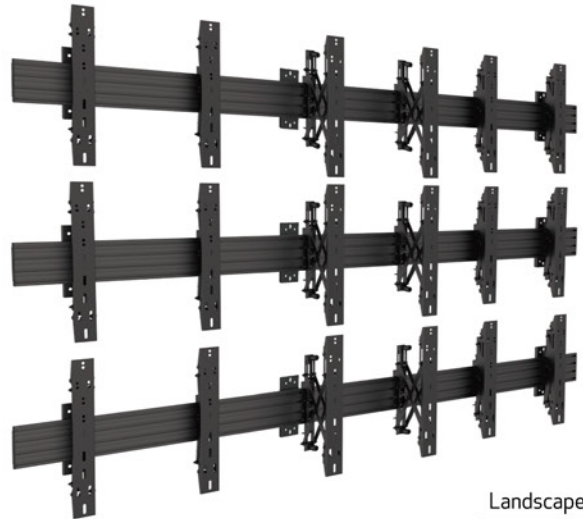

MBW3X3U

Landscape

32 - 65"