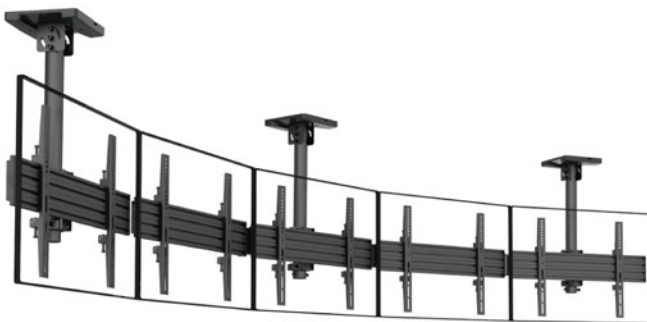

Menu Boards