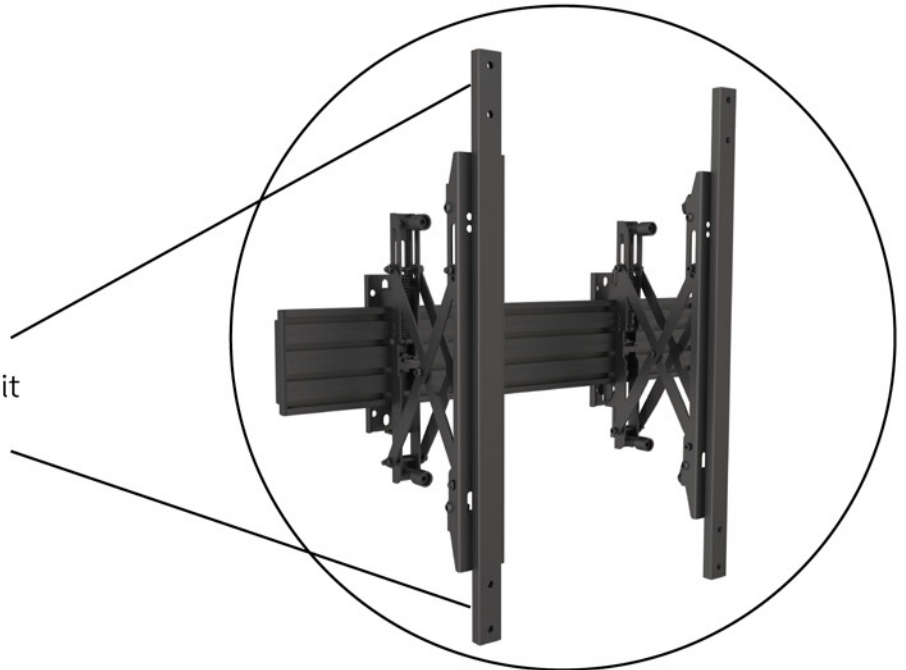

MBW3X2UP

MBW3X3UP

EASY SERVICE Portrait installed screens.

With our VESA extender kits
EAN 7350073734733
it is easy to make easy serviced portrait
installations.

SPECIFICATION WALLMOUNT/VIDEOWALLS

Model name	MBW3X2UP	MBW3X3UP
Recommended Screen Size	32" - 65"	32" - 65"
VESA® & Non-VESA fixings	VESA400,40cm	VESA400,40cm
Article Nr / EAN	7350073735044	7350073735051
Max Load	30kg (Per screen)	30kg (Per screen)
Depth	5cm to 6,5cm	5cm to 6,5cm
Bracket Type	Push in pop out	Push in pop out
Landscape / Portrait	Yes	Yes
Colour (VESA Arms)	Black	Black
Colour (Horizontal Rail)	Black (Silver optional)	Black (Silver optional)
Colour (Poles & Ceiling Mount)	Black	Black
Warranty	5 years	5 years

NEW!

DUAL SCREEN SIDE BY SIDE FOR VIDEO CONFERENCE

Get ready to turn your clients meeting rooms into powerful cloud conferencing solutions in an instant. The new Dual Screen side by side Pro Series solution does just that. Featuring dual screen mounting with adjustable lateral shift left and right and an adjustable camerashelf to match most different screen size. Aimed to provide a clean modern look for a wide range of video conferencing and flat panel display applications. Ideal for boardroom and learning environments. Includes a camerashelf, soundbar holder

SPECIFICATION

Model name	Side by Side 400	Soundbar holder	Camera Shelf
Recommended Screen Size	32" - 65"	---	---
VESA® & Non-VESA fixings	VESA400,40cm	---	---
Article Nr / EAN	7350073736621	7350073736645	7350073736638
Max Load	30kg (Per screen)	5kg	30kg (Per screen)
Bracket Type	Fixed (Tilt optional)	Fixed (Tilt optional)	Fixed (Tilt optional)
Landscape / Portrait	Yes	---	---
Material	Aluminum + Steel (SPCC Graded)	Steel (SPCC Graded)	Steel (SPCC Graded)
Colour	Black	Black	Black