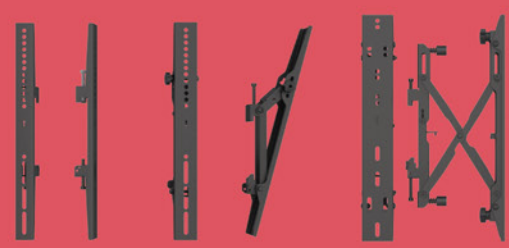

Fixed, Tilt, Push in Pop out arms

MULTIBRACKETS MB PRO WALLMOUNT / VIDEO WALLS SERIES
is available in a wide range of models.