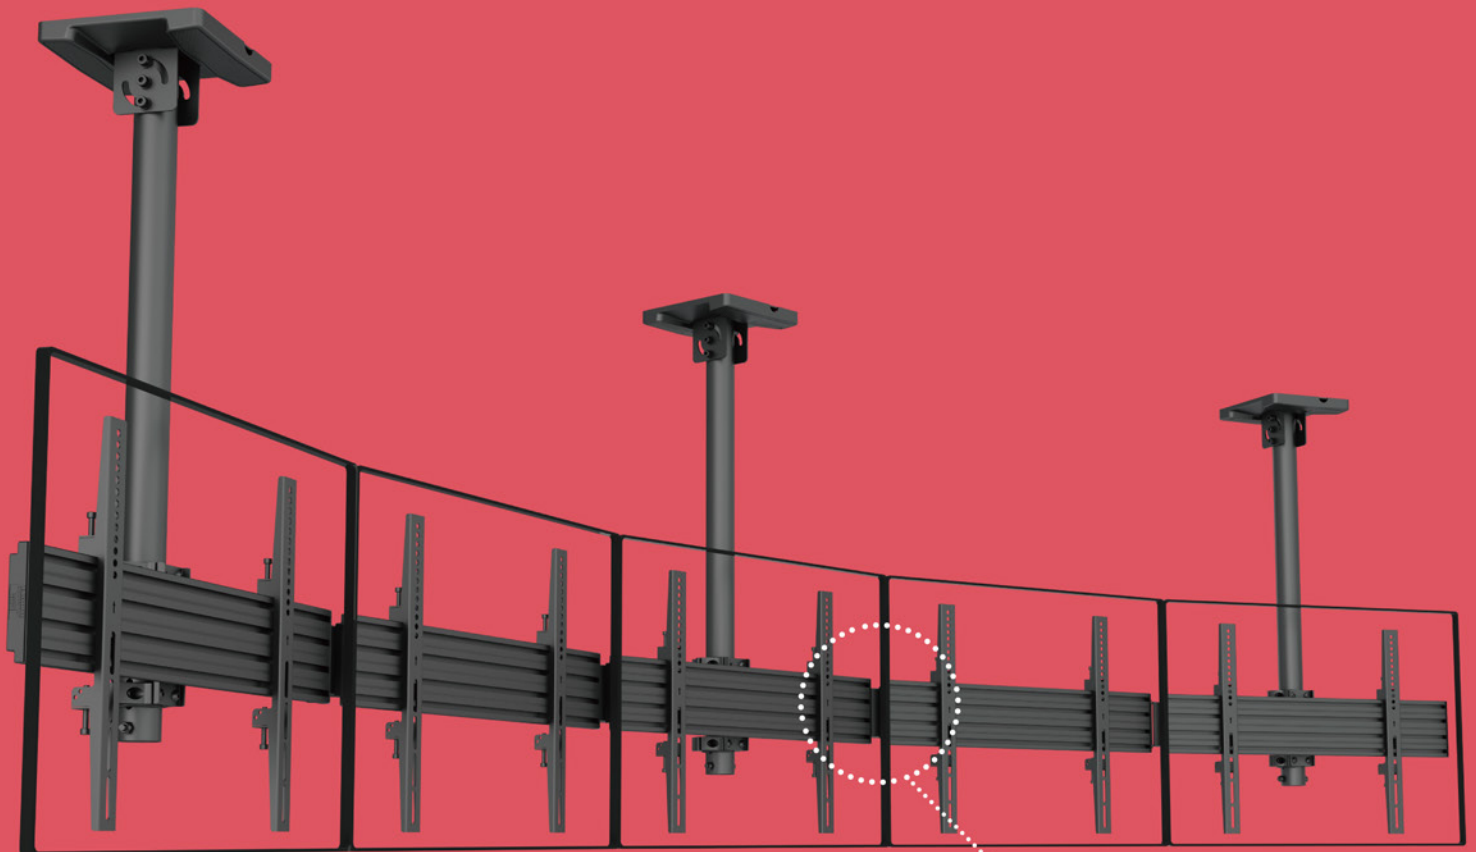

M Pro Series Wire

M Pro Series Wire Back to Back

NEW!

FREE STANDING

- Super finish
- Multiple displays

Free standing has quickly become a simple way to interact with the consumer. This mobile video wall totes a unique design that can cater to all your television display needs. Use the VESA compatible video wall to proudly advertise products and promotions during trade shows or other events. Hang your LED screens on this professional looking stand to create your own video wall!

- Universal Mounting
- Super Finish
- Multiple Displays

Anodize aluminum rail

Exchangeable arms
Micro-adjustable arms
Tilt arms
Fixed arms

Aluminum pillar

Exchangeable part

Exchangeable parts:

4" lockable casters

Adjustable foot pro

Fixed floorbase pro

MULTIBRACKETS MB PRO FREE STANDING SERIES
is available in a wide range of models.

NEW!

Curved videowalls
menu boards
is possible

Curved Screen Rail Joiner

EAN: 7350073736348

Turn: -45° ~ $+45^{\circ}$

Distance adjustment: 0 ~ 200 mm

MULTIBRACKETS MB PRO MENU BOARDS SERIES

is available in a wide range of models.

Floor to Ceiling

NEW!

Ceilingmount

NEW!