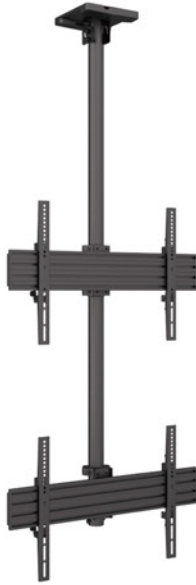

MBC2U

MBC2U2

SPECIFICATION CEILING MOUNTS

Model name	MBC2U	MBC2U2	MBC2X2U	MBC2X2U2
Recommended Screen Size	32" - 65"	32" - 65"	32" - 65"	32" - 65"
VESA® & Non-VESA Fixings	VESA400,40cm	VESA400,40cm	VESA400,40cm	VESA400,40cm
Article Nr / EAN	7350073733545	7350073733583	7350073733552	7350073733590
Max Load	30kg (Per screen)	30kg (Per screen)	30kg (Per screen)	30kg (Per screen)
Bracket Type	Fixed	Fixed	Fixed	Fixed
Landscape / Portrait	Yes	Yes	Yes	Yes
Pole Length	80 cm up to 300 cm	80 cm up to 300 cm	80 cm up to 300 cm	80 cm up to 300 cm
Colour (VESA Arms)	Black	Black	Black	Black
Colour (Horizontal Rail)	Black (Silver optional)	Black (Silver optional)	Black (Silver optional)	Black (Silver optional)
Colour (Poles & Ceiling Mount)	Black	Black	Black	Black
Warranty	5 years	5 years	5 years	5 years
Accessories	Cover plates	---	Cover plates	---