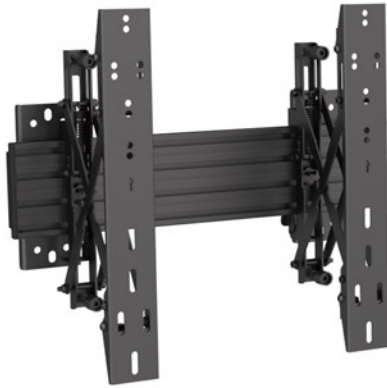

MBW1U 48cm (Black)