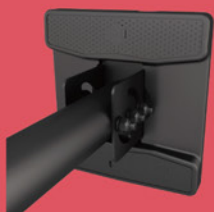

Design plate cover ceiling Installation

Pro series tested
For 5 times the max load