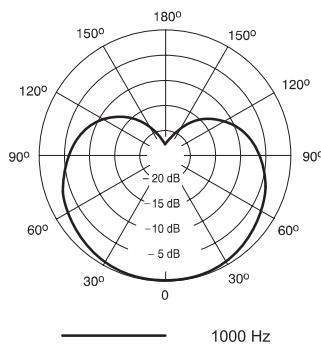

Polar Pattern