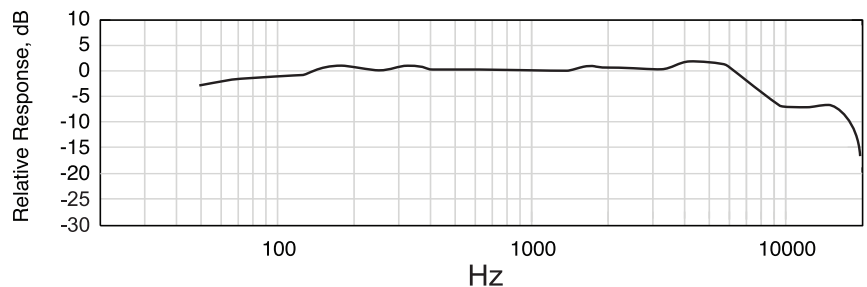

Frequency Response, Front

Frequency Response, Rear