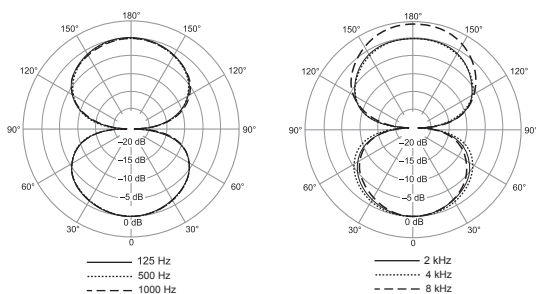

Polar Pattern